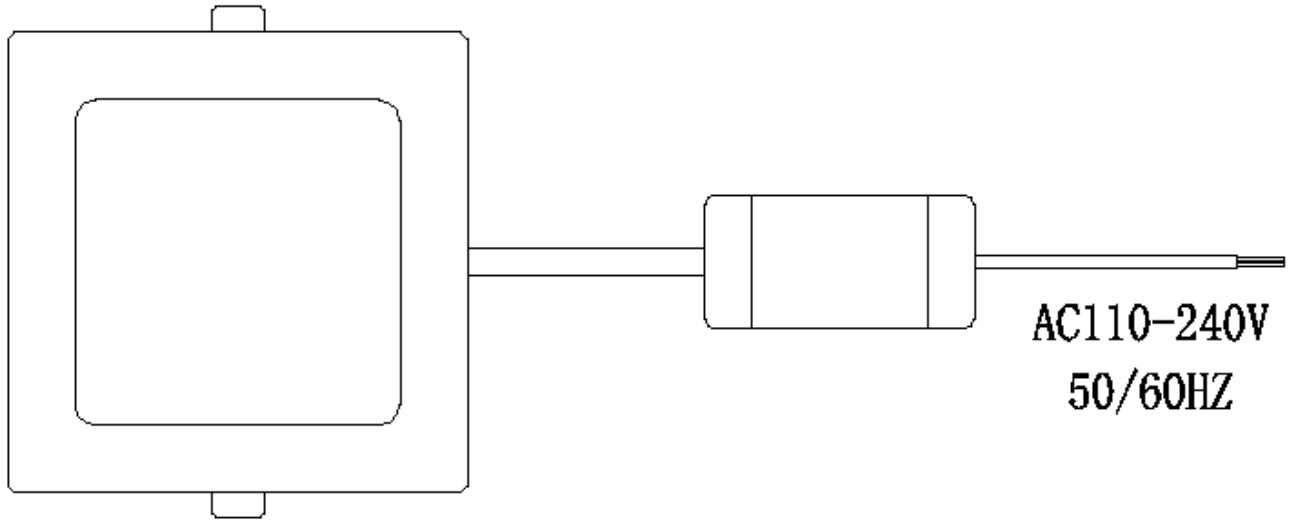

PRODUCT SPECIFICATION

Product Name: LED Panel Light

Product model: NS-20-S-65K NS-20-S-30K

DESCRIPTION : LED Panel Light

● Features

1. Using die-casting aluminum with good appearance for high class looking.
2. Built-in constant current driver for high efficiency and stability.
3. Imported SMD chip light source is adopted, with high light efficiency and long life.
4. Quick response time, the LED response time is nanosecond.
5. Environmental protection, no heavy metals and harmful gas.
6. Energy-saving, can save energy more 80% than traditional lights.
7. No flicker, start quickly, soft light, protect your eyes.
8. Easy to install and use.

● Technical Parameter

Model	NS-20-S
LED model	2835
LED Qty	120 PCS
Power	20W
Voltage	AC110-240 V

Working Frequency	50/60HZ
Power Efficiency	≥ 80%
Luminous Flux	1600LM
Efficiency	80LM/W ± 10%
Power Factor	≥ 0.9
Colour Temperature	WH: 6500K(6020-7040) WW: 3000K(2875-3215)
CRI	Ra ≥ 80
Beam Angle	120°
Working Temperature	-20 to + 50 °C
Service life	30,000hr life 5yr warranty

● Relative Spectral Energy Distribution

NS-20-S-65K

NS-20-S-30K

● Optical characteristic curve

NS-20-R

- | | |
|---------------|---------------|
| 7.448(1%Emax) | 4.048(1%Emax) |
| 7.286(1%Emax) | 3.238(1%Emax) |
| 6.477(1%Emax) | 2.429(0%Emax) |
| 5.667(1%Emax) | 1.619(0%Emax) |
| 4.857(1%Emax) | 0.81(0%Emax) |

● Dimensions

● Model	Diameter (mm)	A(mm)	B(mm)	C(mm)
NS-20-S	/	225± 1	200± 1	19±1

● Instruction of wiring

1. Diagram of power supply wiring :

● Installation Instructions

1. Make a hole of the right size in the ceiling;
2. Connect power and lamp;
3. Attach the spring-loaded lamp to the ceiling;
4. Finish installation and put the power on.