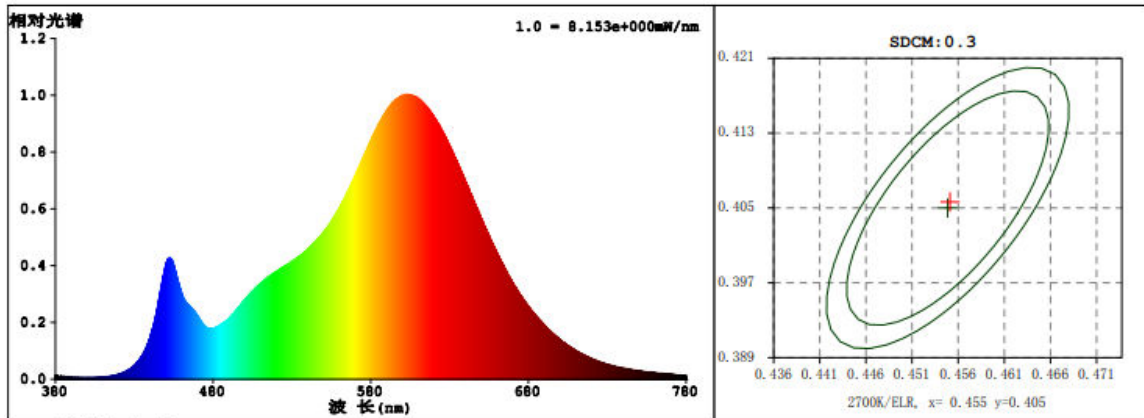

● Technical Parameter

Model	NS-20-S
LED model	2835
LED Qty	120 PCS
Power	20W
Voltage	AC110-240 V

Working Frequency	50/60HZ
Power Efficiency	≥ 80%
Luminous Flux	1600LM
Efficiency	80LM/W ± 10%
Power Factor	≥ 0.9
Colour Temperature	WH: 6500K(6020-7040) WW: 3000K(2875-3215)
CRI	Ra ≥ 80
Beam Angle	120°
Working Temperature	-20 to + 50 °C
Service life	30,000hr life 5yr warranty

● Relative Spectral Energy Distribution

NS-20-S-65K

NS-20-S-30K

● Optical characteristic curve

NS-20-R

- | | |
|---------------|---------------|
| 7.448(1%Emax) | 4.048(1%Emax) |
| 7.286(1%Emax) | 3.238(1%Emax) |
| 6.477(1%Emax) | 2.429(0%Emax) |
| 5.667(1%Emax) | 1.619(0%Emax) |
| 4.857(1%Emax) | 0.81(0%Emax) |