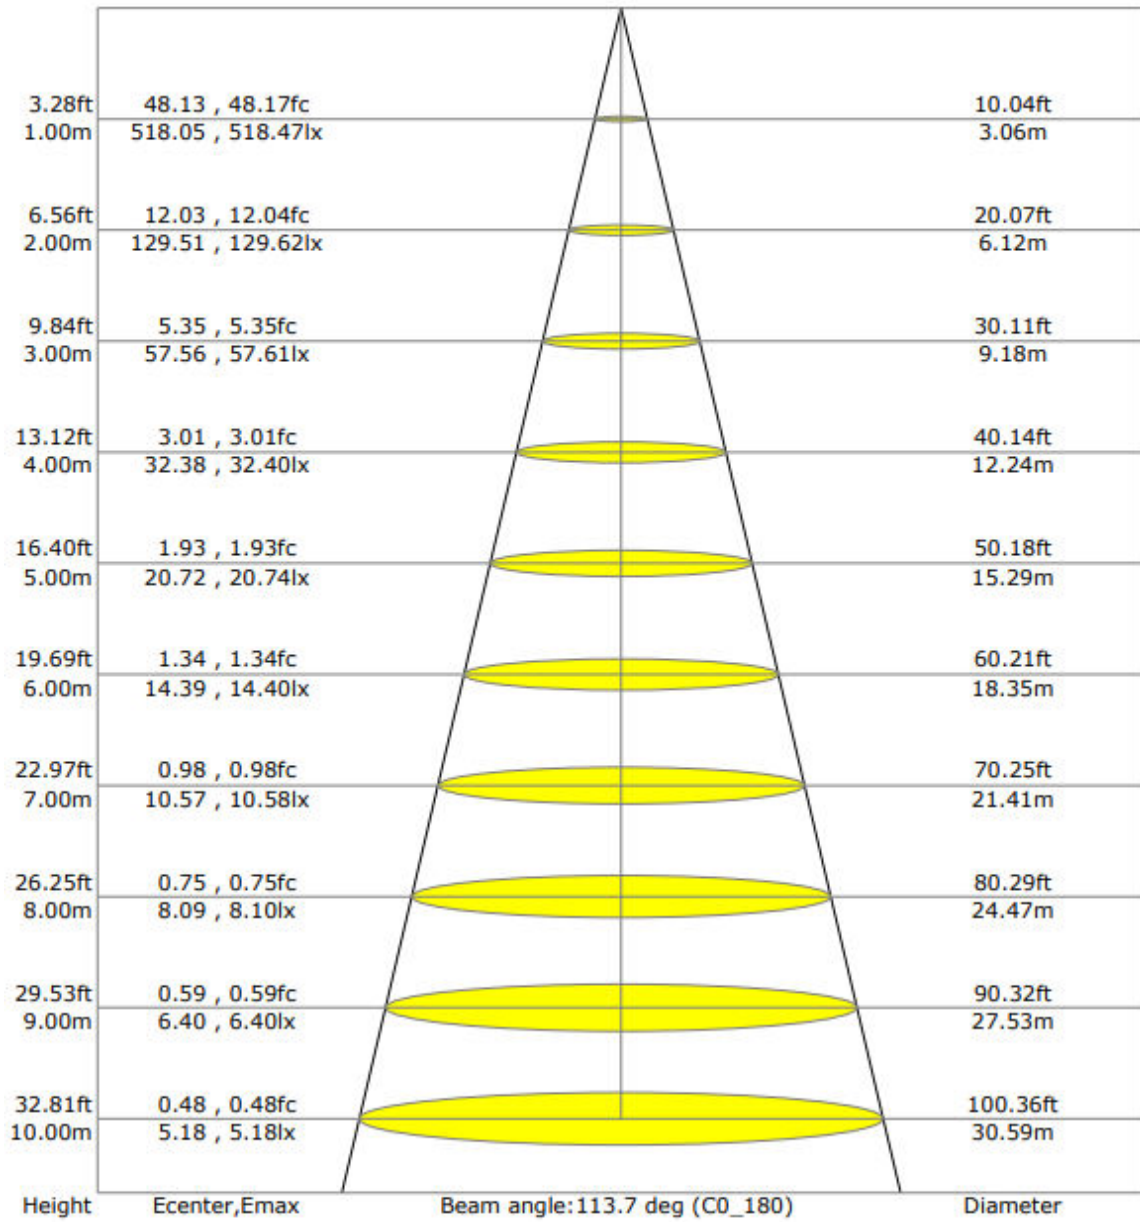

● Technical Parameter

Model	NS-20-S
LED model	2835
LED Qty	120 PCS
Power	20W
Voltage	AC110-240 V

Working Frequency	50/60HZ
Power Efficiency	≥ 80%
Luminous Flux	1600LM
Efficiency	80LM/W ± 10%
Power Factor	≥ 0.9
Colour Temperature	WH: 6500K(6020-7040) WW: 3000K(2875-3215)
CRI	Ra ≥ 80
Beam Angle	120°
Working Temperature	-20 to + 50 °C
Service life	30,000hr life 5yr warranty

● Relative Spectral Energy Distribution

NS-20-S-65K

NS-20-S-30K

● Optical characteristic curve

NS-20-R

- | | |
|---------------|---------------|
| 7.448(1%Emax) | 4.048(1%Emax) |
| 7.286(1%Emax) | 3.238(1%Emax) |
| 6.477(1%Emax) | 2.429(0%Emax) |
| 5.667(1%Emax) | 1.619(0%Emax) |
| 4.857(1%Emax) | 0.81(0%Emax) |

● Dimensions

● Model	Diameter (mm)	A(mm)	B(mm)	C(mm)
NS-20-S	/	225± 1	200± 1	19±1

● Instruction of wiring

1. Diagram of power supply wiring :

● Installation Instructions

1. Make a hole of the right size in the ceiling;
2. Connect power and lamp;
3. Attach the spring-loaded lamp to the ceiling;
4. Finish installation and put the power on.

● Product Package

Packed in color box,20 PCS/ case

● Product Photo

● Packing size & Pictures:

Model	L (mm)	W (mm)	H (mm)
NS-20-S-65K	270	233	40
NS-20-S-30K	270	233	40

编码: 01.02.13.071.4582 内盒/270x233x40mm/
 250g灰底白+A2(100g芯) E坑/四色/覆光膜/NS-20-S-65K-V1