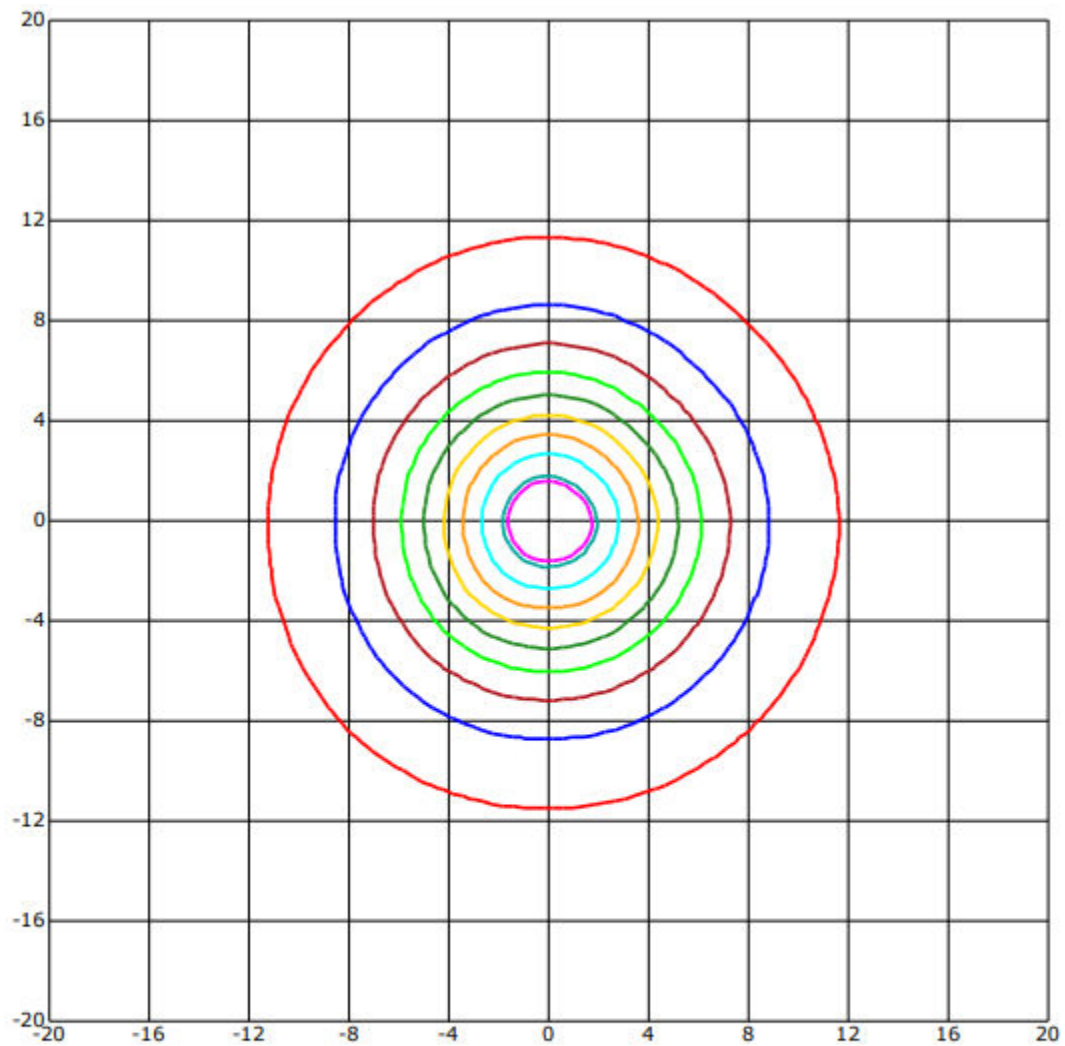

● Technical Parameter

Model	NS-20-S
LED model	2835
LED Qty	120 PCS
Power	20W
Voltage	AC110-240 V

Working Frequency	50/60HZ
Power Efficiency	≥ 80%
Luminous Flux	1600LM
Efficiency	80LM/W ± 10%
Power Factor	≥ 0.9
Colour Temperature	WH: 6500K(6020-7040) WW: 3000K(2875-3215)
CRI	Ra ≥ 80
Beam Angle	120°
Working Temperature	-20 to + 50 °C
Service life	30,000hr life 5yr warranty

● Relative Spectral Energy Distribution

NS-20-S-65K

NS-20-S-30K

● Optical characteristic curve

NS-20-R

- | | |
|---------------|---------------|
| 7.448(1%Emax) | 4.048(1%Emax) |
| 7.286(1%Emax) | 3.238(1%Emax) |
| 6.477(1%Emax) | 2.429(0%Emax) |
| 5.667(1%Emax) | 1.619(0%Emax) |
| 4.857(1%Emax) | 0.81(0%Emax) |