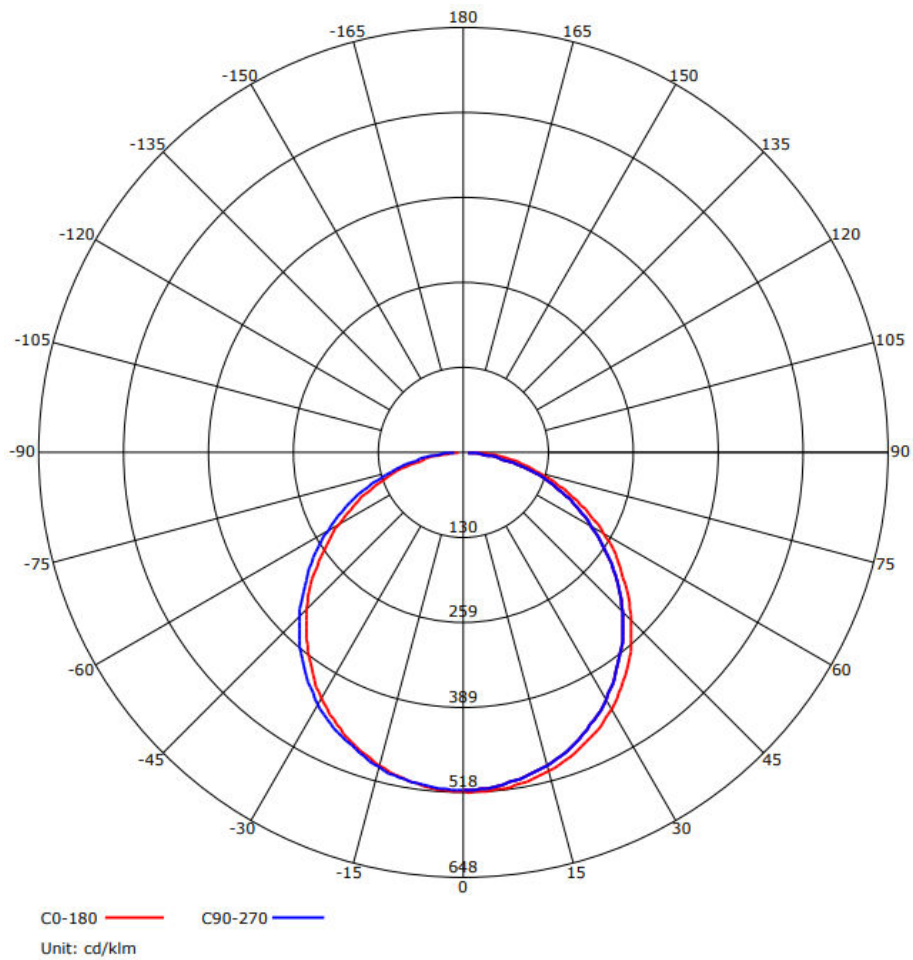

● Technical Parameter

Model	NS-20-S
LED model	2835
LED Qty	120 PCS
Power	20W
Voltage	AC110-240 V

Working Frequency	50/60HZ
Power Efficiency	≥ 80%
Luminous Flux	1600LM
Efficiency	80LM/W ± 10%
Power Factor	≥ 0.9
Colour Temperature	WH: 6500K(6020-7040) WW: 3000K(2875-3215)
CRI	Ra ≥ 80
Beam Angle	120°
Working Temperature	-20 to + 50 °C
Service life	30,000hr life 5yr warranty

● Relative Spectral Energy Distribution

NS-20-S-65K

NS-20-S-30K

● Optical characteristic curve

NS-20-R

- | | |
|---------------|---------------|
| 7.448(1%Emax) | 4.048(1%Emax) |
| 7.286(1%Emax) | 3.238(1%Emax) |
| 6.477(1%Emax) | 2.429(0%Emax) |
| 5.667(1%Emax) | 1.619(0%Emax) |
| 4.857(1%Emax) | 0.81(0%Emax) |

● Dimensions

● Model	Diameter (mm)	A(mm)	B(mm)	C(mm)
NS-20-S	/	225± 1	200± 1	19±1

● Instruction of wiring

1. Diagram of power supply wiring :

● Installation Instructions

1. Make a hole of the right size in the ceiling;
2. Connect power and lamp;
3. Attach the spring-loaded lamp to the ceiling;
4. Finish installation and put the power on.