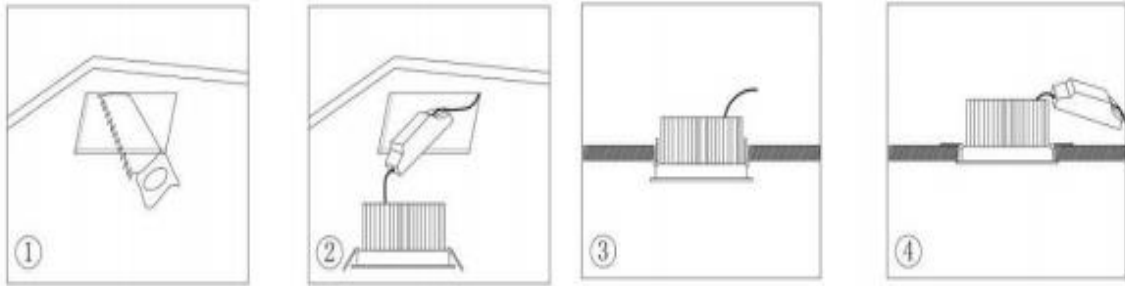

● Dimensions

● Model	Diameter (mm)	A(mm)	B(mm)	C(mm)
NS-20-S	/	225± 1	200± 1	19±1

● Instruction of wiring

1. Diagram of power supply wiring :

● Installation Instructions

1. Make a hole of the right size in the ceiling;
2. Connect power and lamp;
3. Attach the spring-loaded lamp to the ceiling;
4. Finish installation and put the power on.