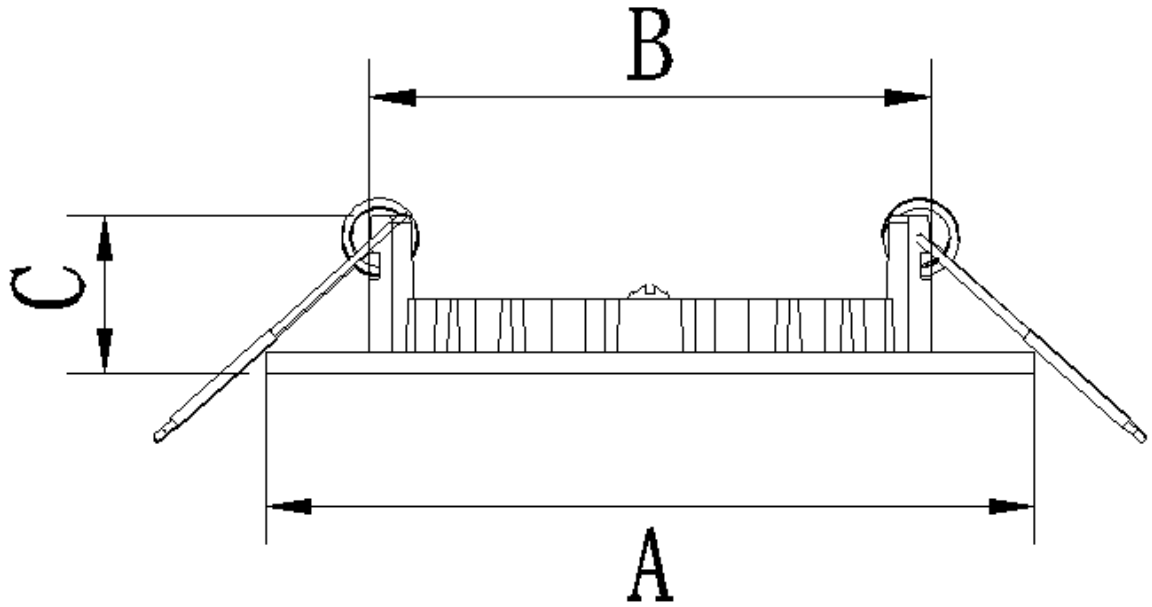

PRODUCT SPECIFICATION

Product Name: LED Panel Light

Product model: NS-20-S-65K NS-20-S-30K

DESCRIPTION : LED Panel Light

● Features

1. Using die-casting aluminum with good appearance for high class looking.
2. Built-in constant current driver for high efficiency and stability.
3. Imported SMD chip light source is adopted, with high light efficiency and long life.
4. Quick response time, the LED response time is nanosecond.
5. Environmental protection, no heavy metals and harmful gas.
6. Energy-saving, can save energy more 80% than traditional lights.
7. No flicker, start quickly, soft light, protect your eyes.
8. Easy to install and use.

● Dimensions

● Model	Diameter (mm)	A(mm)	B(mm)	C(mm)
NS-20-S	/	225± 1	200± 1	19±1

● Instruction of wiring

1. Diagram of power supply wiring :

● Installation Instructions

1. Make a hole of the right size in the ceiling;
2. Connect power and lamp;
3. Attach the spring-loaded lamp to the ceiling;
4. Finish installation and put the power on.