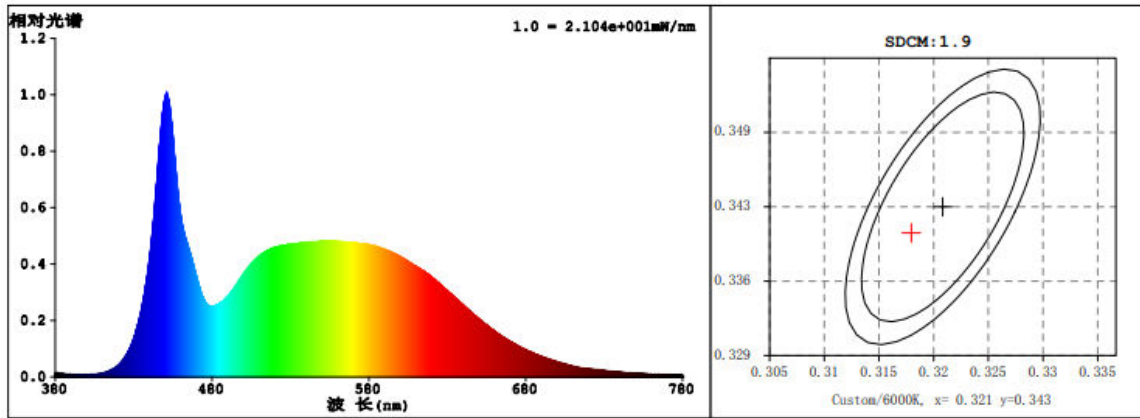

PRODUCT SPECIFICATION

Product Name: LED Panel Light

Product model: NS-20-S-65K NS-20-S-30K

DESCRIPTION : LED Panel Light

● Features

1. Using die-casting aluminum with good appearance for high class looking.
2. Built-in constant current driver for high efficiency and stability.
3. Imported SMD chip light source is adopted, with high light efficiency and long life.
4. Quick response time, the LED response time is nanosecond.
5. Environmental protection, no heavy metals and harmful gas.
6. Energy-saving, can save energy more 80% than traditional lights.
7. No flicker, start quickly, soft light, protect your eyes.
8. Easy to install and use.

● Technical Parameter

Model	NS-20-S
LED model	2835
LED Qty	120 PCS
Power	20W
Voltage	AC110-240 V

Working Frequency	50/60HZ
Power Efficiency	≥ 80%
Luminous Flux	1600LM
Efficiency	80LM/W ± 10%
Power Factor	≥ 0.9
Colour Temperature	WH: 6500K(6020-7040) WW: 3000K(2875-3215)
CRI	Ra ≥ 80
Beam Angle	120°
Working Temperature	-20 to + 50 °C
Service life	30,000hr life 5yr warranty

● Relative Spectral Energy Distribution

NS-20-S-65K

NS-20-S-30K

● Optical characteristic curve

NS-20-R

- | | |
|---------------|---------------|
| 7.448(1%Emax) | 4.048(1%Emax) |
| 7.286(1%Emax) | 3.238(1%Emax) |
| 6.477(1%Emax) | 2.429(0%Emax) |
| 5.667(1%Emax) | 1.619(0%Emax) |
| 4.857(1%Emax) | 0.81(0%Emax) |