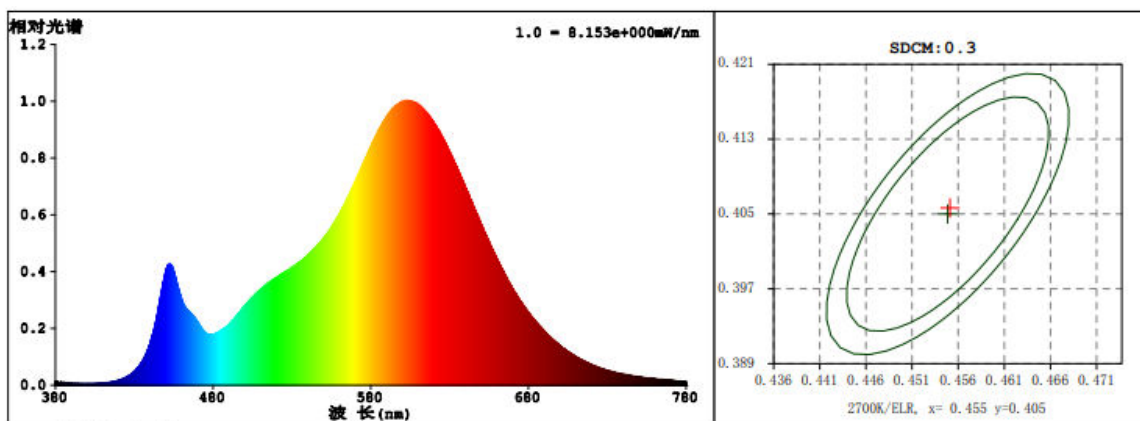

NS-20-R-30K