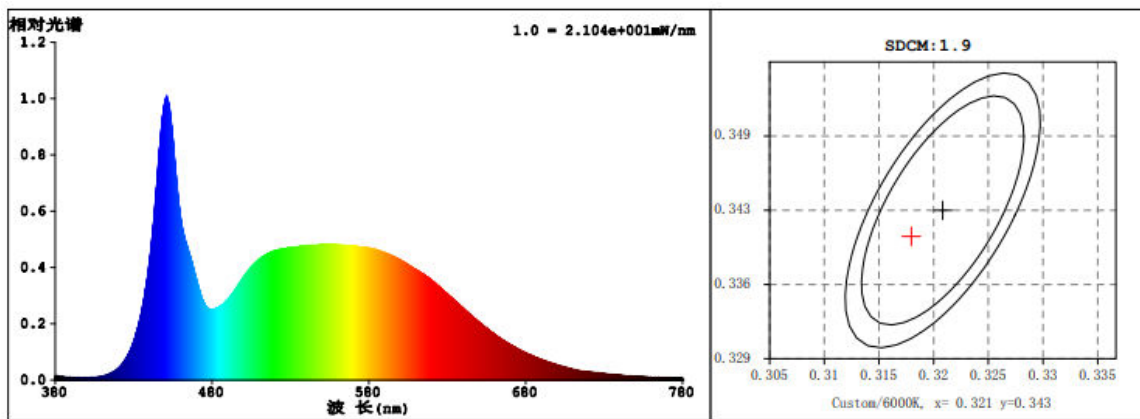

Working Frequency	50/60HZ
Power Efficiency	≥ 80%
Luminous Flux	1600LM
Efficiency	80LM/W ± 10%
Power Factor	≥ 0.9
Colour Temperature	WH: 6500K(6020-7040) NW: 4000K(3710-4260) WW: 3000K(2875-3215)
CRI	Ra ≥ 80
Beam Angle	120°
Working Temperature	-20 to + 50 °C
Service life	30,000hr life 5yr warranty

● Relative Spectral Energy Distribution

NS-20-R-65K