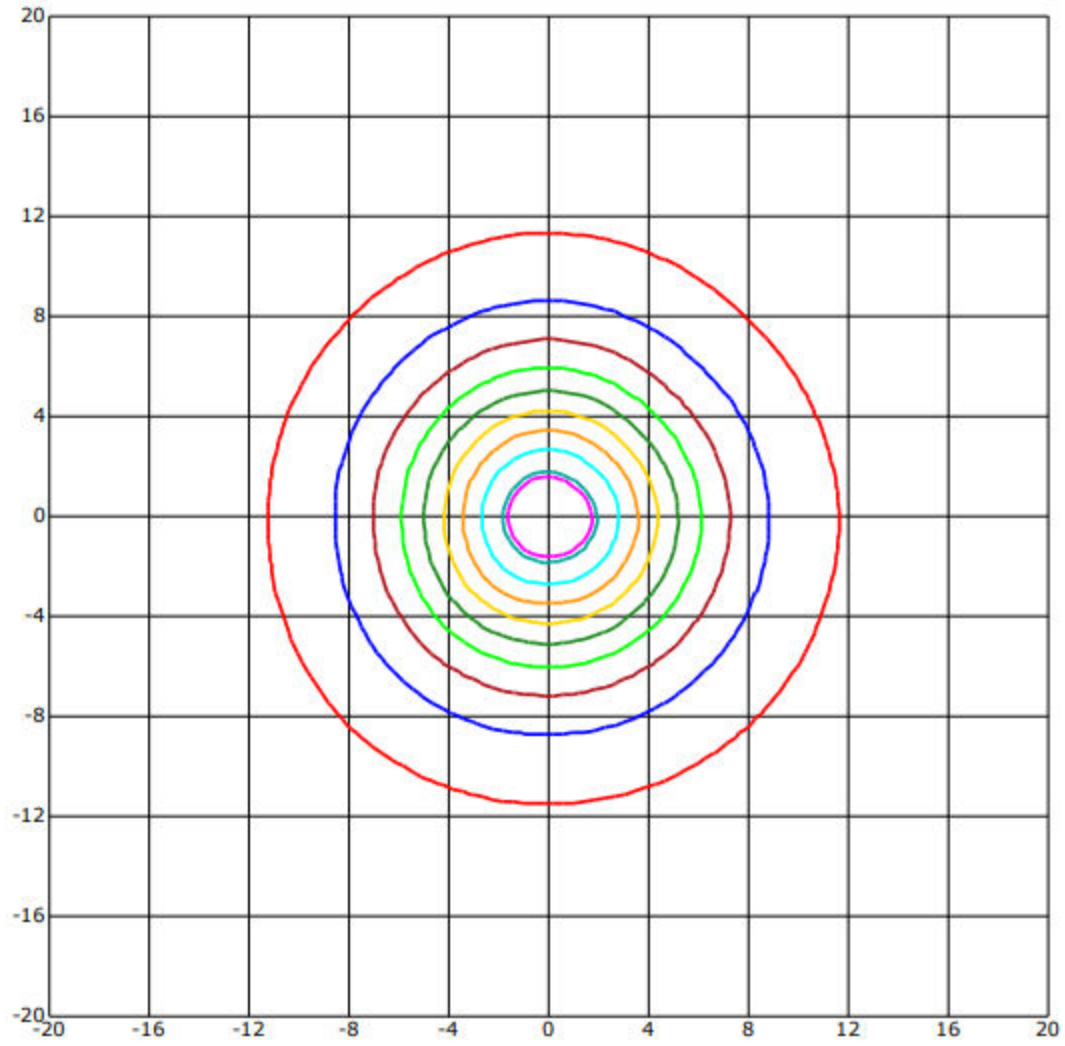

# NS-20-R-30K

● Optical characteristic curve

NS-20-R

Unit of illumination:lx

Height of plane:8.0(m)/26.25(ft)

7.448(1%Emax)

4.048(1%Emax)

7.286(1%Emax)

3.238(1%Emax)

6.477(1%Emax)

2.429(0%Emax)

5.667(1%Emax)

1.619(0%Emax)

4.857(1%Emax)

0.81(0%Emax)

● Dimensions