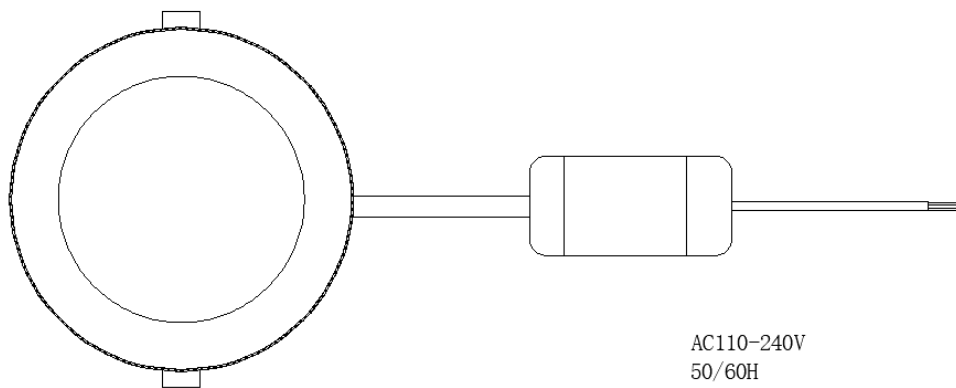

● Instruction of wiring

1. Diagram of power supply wiring :