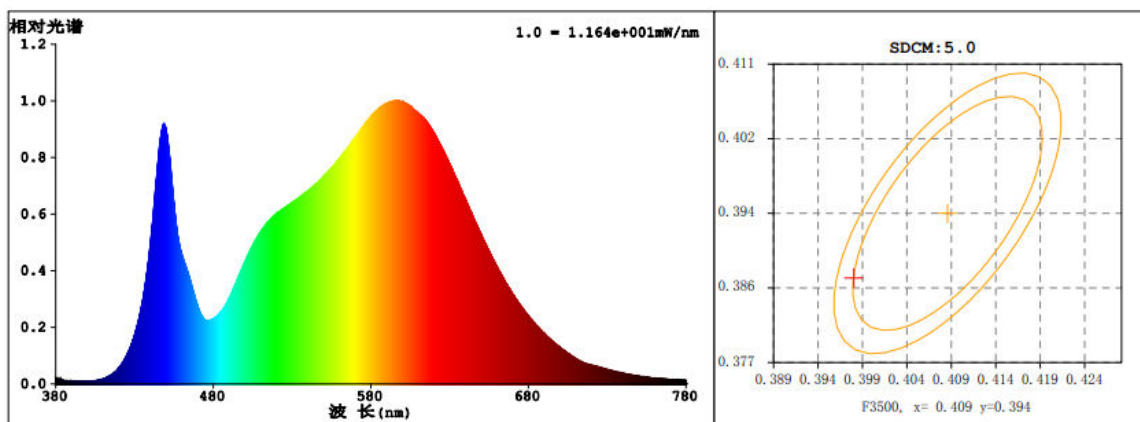

NS-20-R-40K