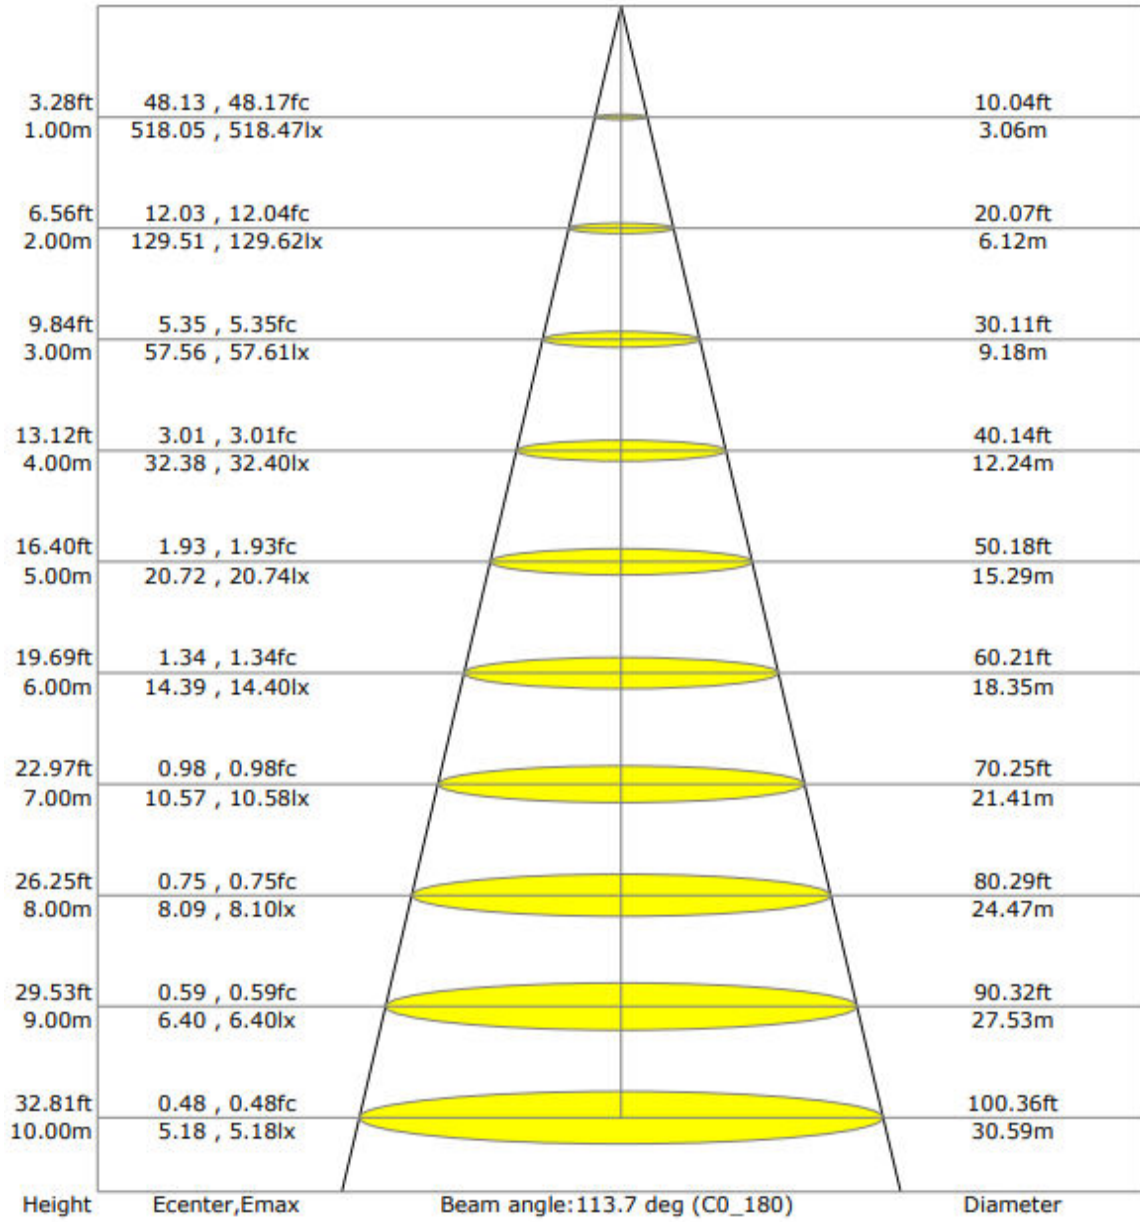

### ● Technical Parameter

Model	NS-20-R
LED model	2835
LED Qty	120 PCS
Power	20W
Voltage	AC110-240 V

Working Frequency	50/60HZ
Power Efficiency	≥ 80%
Luminous Flux	1600LM
Efficiency	80LM/W ± 10%
Power Factor	≥ 0.9
Colour Temperature	WH: 6500K(6020-7040) NW: 4000K(3710-4260) WW: 3000K(2875-3215)
CRI	Ra ≥ 80
Beam Angle	120°
Working Temperature	-20 to + 50 °C
Service life	30,000hr life 5yr warranty

# NS-20-R-30K

● Optical characteristic curve

NS-20-R

Unit of illumination:lx

Height of plane:8.0(m)/26.25(ft)

7.448(1%Emax)

4.048(1%Emax)

7.286(1%Emax)

3.238(1%Emax)

6.477(1%Emax)

2.429(0%Emax)

5.667(1%Emax)

1.619(0%Emax)

4.857(1%Emax)

0.81(0%Emax)

● Dimensions