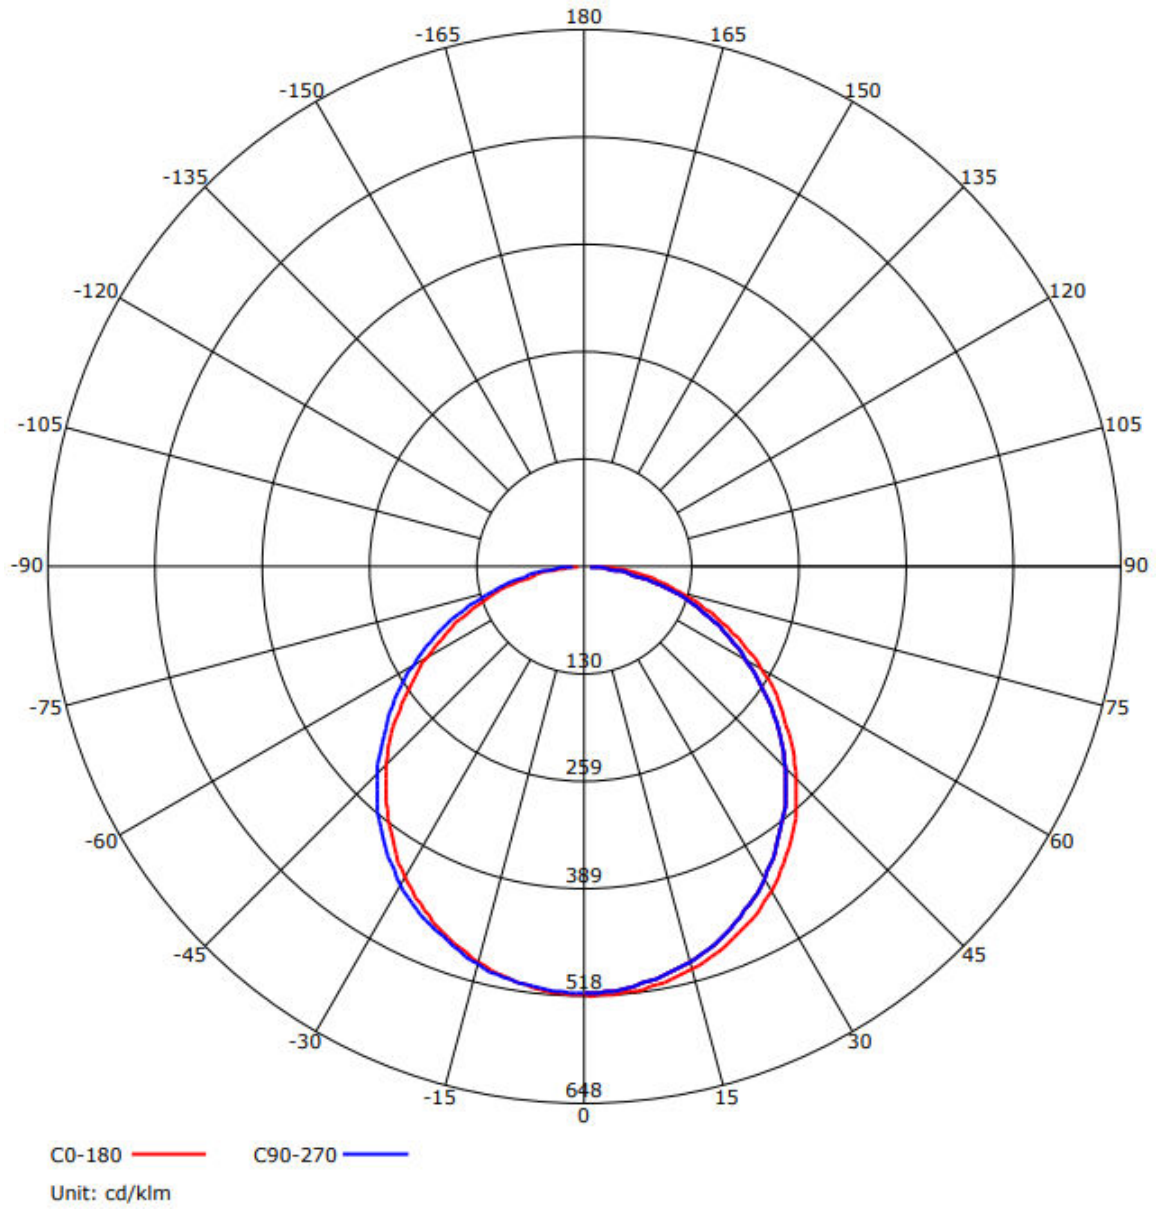

### ● Technical Parameter

Model	NS-20-R
LED model	2835
LED Qty	120 PCS
Power	20W
Voltage	AC110-240 V

Working Frequency	50/60HZ
Power Efficiency	≥ 80%
Luminous Flux	1600LM
Efficiency	80LM/W ± 10%
Power Factor	≥ 0.9
Colour Temperature	WH: 6500K(6020-7040) NW: 4000K(3710-4260) WW: 3000K(2875-3215)
CRI	Ra ≥ 80
Beam Angle	120°
Working Temperature	-20 to + 50 °C
Service life	30,000hr life 5yr warranty

● Relative Spectral Energy Distribution

NS-20-R-65K

# NS-20-R-30K

● Optical characteristic curve

NS-20-R

Unit of illumination:lx

Height of plane:8.0(m)/26.25(ft)

7.448(1%Emax)

4.048(1%Emax)

7.286(1%Emax)

3.238(1%Emax)

6.477(1%Emax)

2.429(0%Emax)

5.667(1%Emax)

1.619(0%Emax)

4.857(1%Emax)

0.81(0%Emax)

● Dimensions