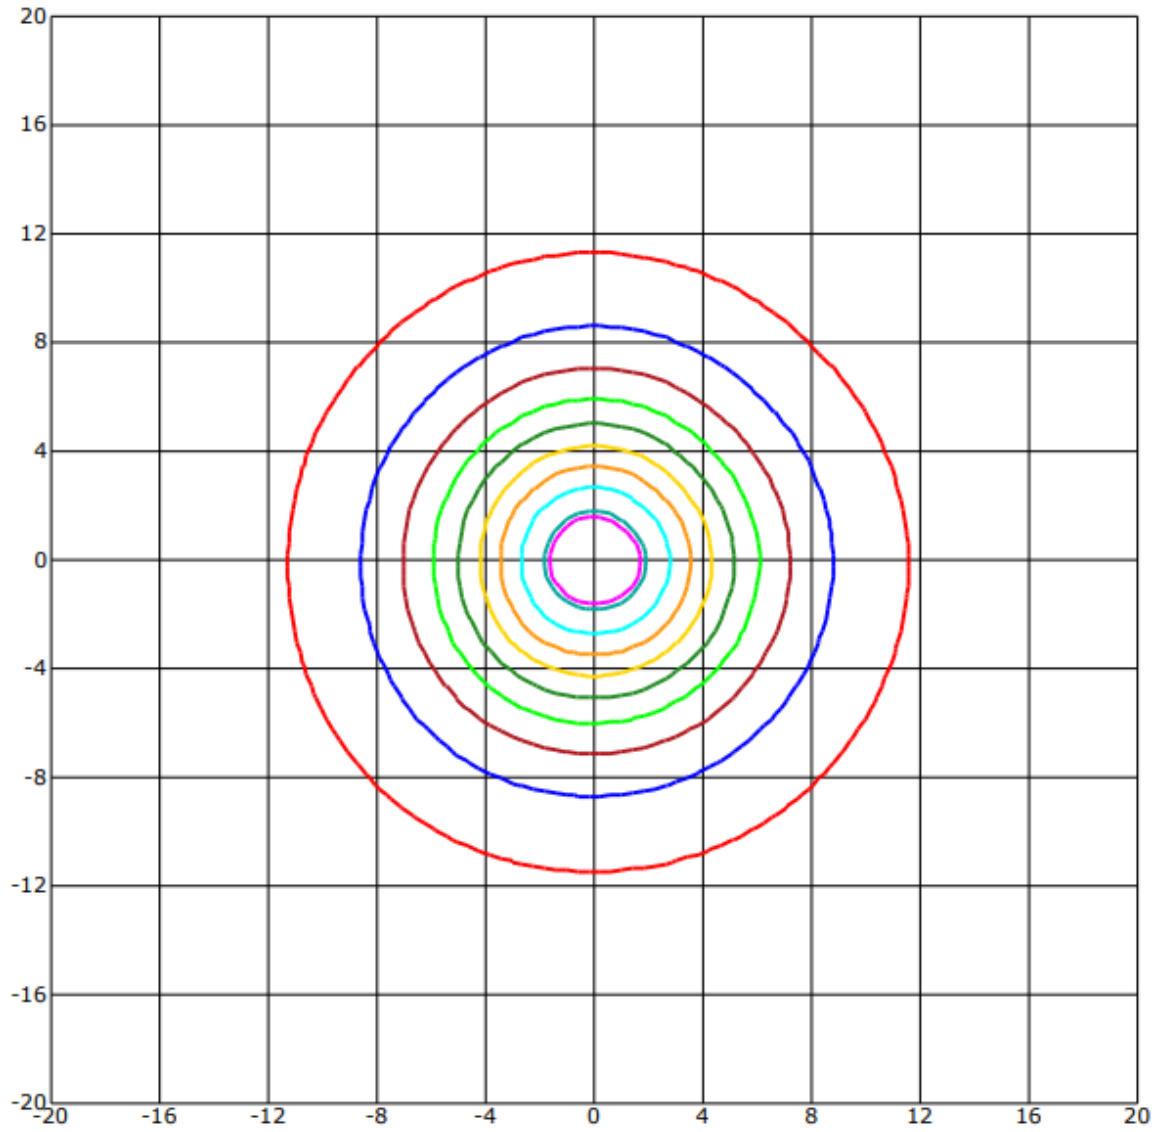

● Technical Parameter

Model	NS-30SF-R
LED model	2835
LED Qty	180 PCS
Power	30W
Voltage	AC110-240 V

Working Frequency	50/60HZ
Power Efficiency	≥ 80%
Luminous Flux	2400LM
Efficiency	80LM/W ± 10%
Power Factor	≥ 0.9
Colour Temperature	WH: 6500K(6020-7040) NW: 4000K(3710-4260) WW: 3000K(2875-3215)
CRI	Ra ≥ 80
Beam Angle	120°
Working Temperature	-20 to + 50 °C
Service life	30,000hr life 5yr warranty

● Relative Spectral Energy Distribution

NS-30SF-R-65K

NS-30SF-R-40K

NS-30SF-R-30K

● Optical characteristic curve

NS-30SF-R

Unit of illumination:lx Height of plane:8.0(m)/26.25(ft)

- | | |
|----------------|---------------|
| 13.431(1%Emax) | 7.299(1%Emax) |
| 13.139(1%Emax) | 5.839(1%Emax) |
| 11.679(1%Emax) | 4.38(0%Emax) |
| 10.219(1%Emax) | 2.92(0%Emax) |
| 8.759(1%Emax) | 1.46(0%Emax) |