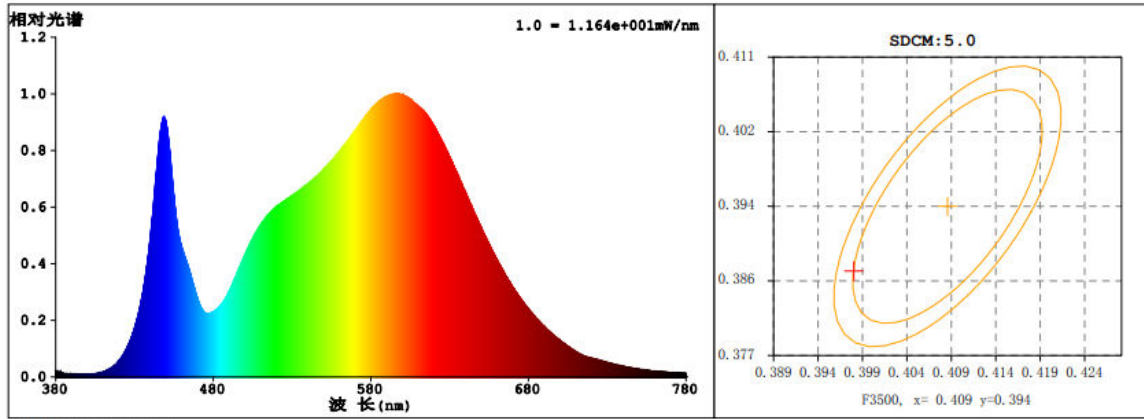

● Technical Parameter

Model	NS-30SF-R
LED model	2835
LED Qty	180 PCS
Power	30W
Voltage	AC110-240 V

Working Frequency	50/60HZ
Power Efficiency	≥ 80%
Luminous Flux	2400LM
Efficiency	80LM/W ± 10%
Power Factor	≥ 0.9
Colour Temperature	WH: 6500K(6020-7040) NW: 4000K(3710-4260) WW: 3000K(2875-3215)
CRI	Ra ≥ 80
Beam Angle	120°
Working Temperature	-20 to + 50 °C
Service life	30,000hr life 5yr warranty

● Relative Spectral Energy Distribution

NS-30SF-R-65K

NS-30SF-R-40K

NS-30SF-R-30K

● Optical characteristic curve

NS-30SF-R

Unit of illumination:lx Height of plane:8.0(m)/26.25(ft)

- | | |
|----------------|---------------|
| 13.431(1%Emax) | 7.299(1%Emax) |
| 13.139(1%Emax) | 5.839(1%Emax) |
| 11.679(1%Emax) | 4.38(0%Emax) |
| 10.219(1%Emax) | 2.92(0%Emax) |
| 8.759(1%Emax) | 1.46(0%Emax) |