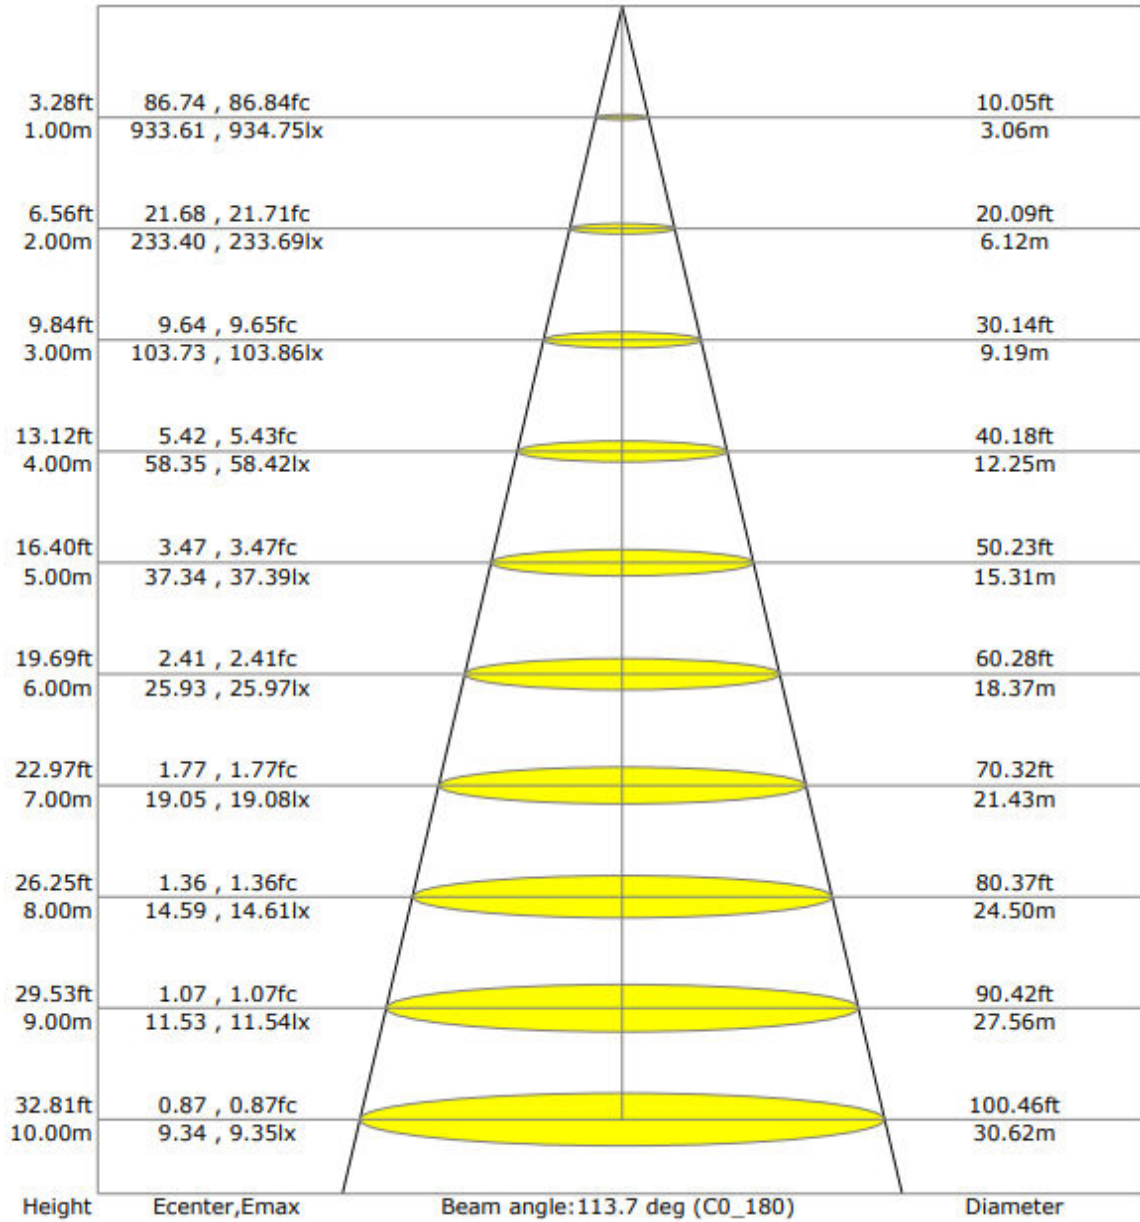

● Technical Parameter

Model	NS-30SF-R
LED model	2835
LED Qty	180 PCS
Power	30W
Voltage	AC110-240 V

Working Frequency	50/60HZ
Power Efficiency	≥ 80%
Luminous Flux	2400LM
Efficiency	80LM/W ± 10%
Power Factor	≥ 0.9
Colour Temperature	WH: 6500K(6020-7040) NW: 4000K(3710-4260) WW: 3000K(2875-3215)
CRI	Ra ≥ 80
Beam Angle	120°
Working Temperature	-20 to + 50 °C
Service life	30,000hr life 5yr warranty

● Relative Spectral Energy Distribution

NS-30SF-R-65K

NS-30SF-R-40K

NS-30SF-R-30K

● Optical characteristic curve

NS-30SF-R

Unit of illumination:lx Height of plane:8.0(m)/26.25(ft)

- | | |
|----------------|---------------|
| 13.431(1%Emax) | 7.299(1%Emax) |
| 13.139(1%Emax) | 5.839(1%Emax) |
| 11.679(1%Emax) | 4.38(0%Emax) |
| 10.219(1%Emax) | 2.92(0%Emax) |
| 8.759(1%Emax) | 1.46(0%Emax) |

● Dimensions

● Model	Diameter (mm)	A(mm)	B(mm)
NS-30SF-R	/	300± 1	38± 1

● Instruction of wiring

1. Diagram of power supply wiring :

● Installation Instructions

1. Fix the fixture with screw on ceiling;
2. Connect power and lamp;
3. Fix the lamp with fixture on ceiling by screw;
4. Finish installation and put the power on.