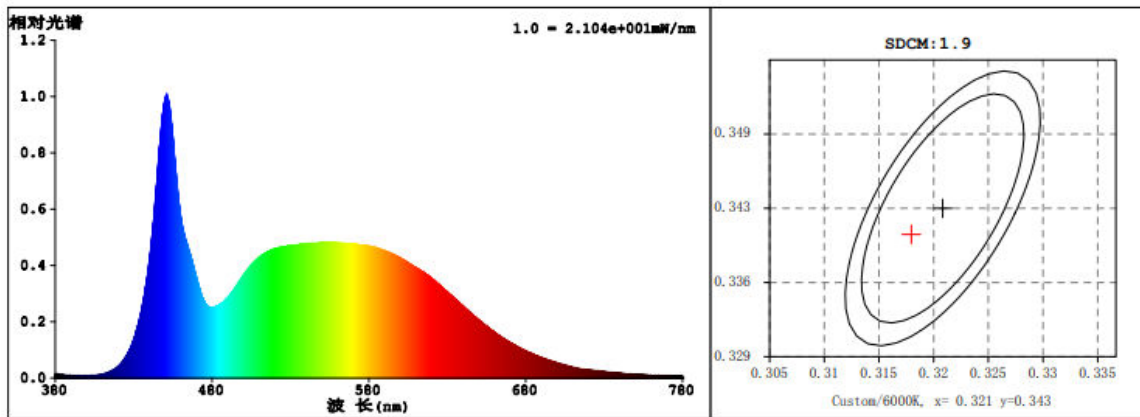

PRODUCT SPECIFICATION

Product Name: LED Panel Light

Product model: NS-30SF-R-65K NS-30SF-R-40K NS-30SF-R-30K

DESCRIPTION : LED Panel Light

● Features

1. Using die-casting aluminum with good appearance for high class looking.
2. Built-in constant current driver for high efficiency and stability.
3. Imported SMD chip light source is adopted, with high light efficiency and long life.
4. Quick response time, the LED response time is nanosecond.
5. Environmental protection, no heavy metals and harmful gas.
6. Energy-saving, can save energy more 80% than traditional lights.
7. No flicker, start quickly, soft light, protect your eyes.
8. Easy to install and use.

● Technical Parameter

Model	NS-30SF-R
LED model	2835
LED Qty	180 PCS
Power	30W
Voltage	AC110-240 V

Working Frequency	50/60HZ
Power Efficiency	≥ 80%
Luminous Flux	2400LM
Efficiency	80LM/W ± 10%
Power Factor	≥ 0.9
Colour Temperature	WH: 6500K(6020-7040) NW: 4000K(3710-4260) WW: 3000K(2875-3215)
CRI	Ra ≥ 80
Beam Angle	120°
Working Temperature	-20 to + 50 °C
Service life	30,000hr life 5yr warranty

● Relative Spectral Energy Distribution

NS-30SF-R-65K

NS-30SF-R-40K

NS-30SF-R-30K

● Optical characteristic curve

NS-30SF-R

Unit of illumination:lx Height of plane:8.0(m)/26.25(ft)

- | | |
|----------------|---------------|
| 13.431(1%Emax) | 7.299(1%Emax) |
| 13.139(1%Emax) | 5.839(1%Emax) |
| 11.679(1%Emax) | 4.38(0%Emax) |
| 10.219(1%Emax) | 2.92(0%Emax) |
| 8.759(1%Emax) | 1.46(0%Emax) |