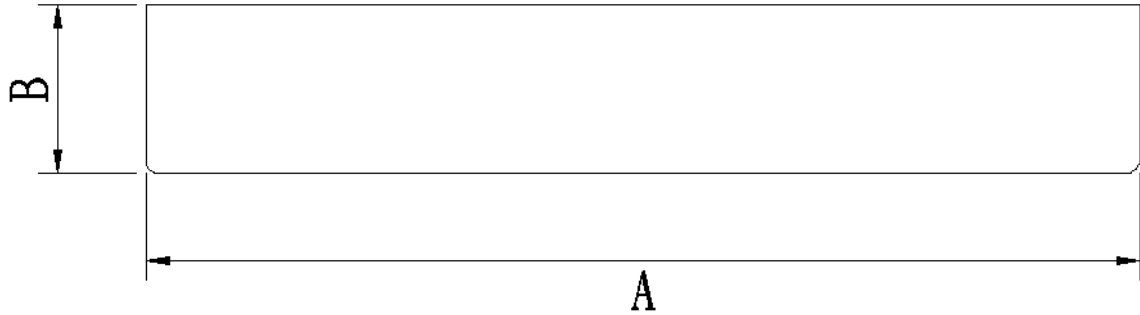

● Technical Parameter

Model	NS-30SF-R
LED model	2835
LED Qty	180 PCS
Power	30W
Voltage	AC110-240 V

Working Frequency	50/60HZ
Power Efficiency	≥ 80%
Luminous Flux	2400LM
Efficiency	80LM/W ± 10%
Power Factor	≥ 0.9
Colour Temperature	WH: 6500K(6020-7040) NW: 4000K(3710-4260) WW: 3000K(2875-3215)
CRI	Ra ≥ 80
Beam Angle	120°
Working Temperature	-20 to + 50 °C
Service life	30,000hr life 5yr warranty

● Relative Spectral Energy Distribution

NS-30SF-R-65K

NS-30SF-R-40K

NS-30SF-R-30K

● Optical characteristic curve

NS-30SF-R

Unit of illumination:lx Height of plane:8.0(m)/26.25(ft)

- | | |
|----------------|---------------|
| 13.431(1%Emax) | 7.299(1%Emax) |
| 13.139(1%Emax) | 5.839(1%Emax) |
| 11.679(1%Emax) | 4.38(0%Emax) |
| 10.219(1%Emax) | 2.92(0%Emax) |
| 8.759(1%Emax) | 1.46(0%Emax) |

● Dimensions

● Model	Diameter (mm)	A(mm)	B(mm)
NS-30SF-R	/	300± 1	38± 1

● Instruction of wiring

1. Diagram of power supply wiring :

● Installation Instructions

1. Fix the fixture with screw on ceiling;
2. Connect power and lamp;
3. Fix the lamp with fixture on ceiling by screw;
4. Finish installation and put the power on.