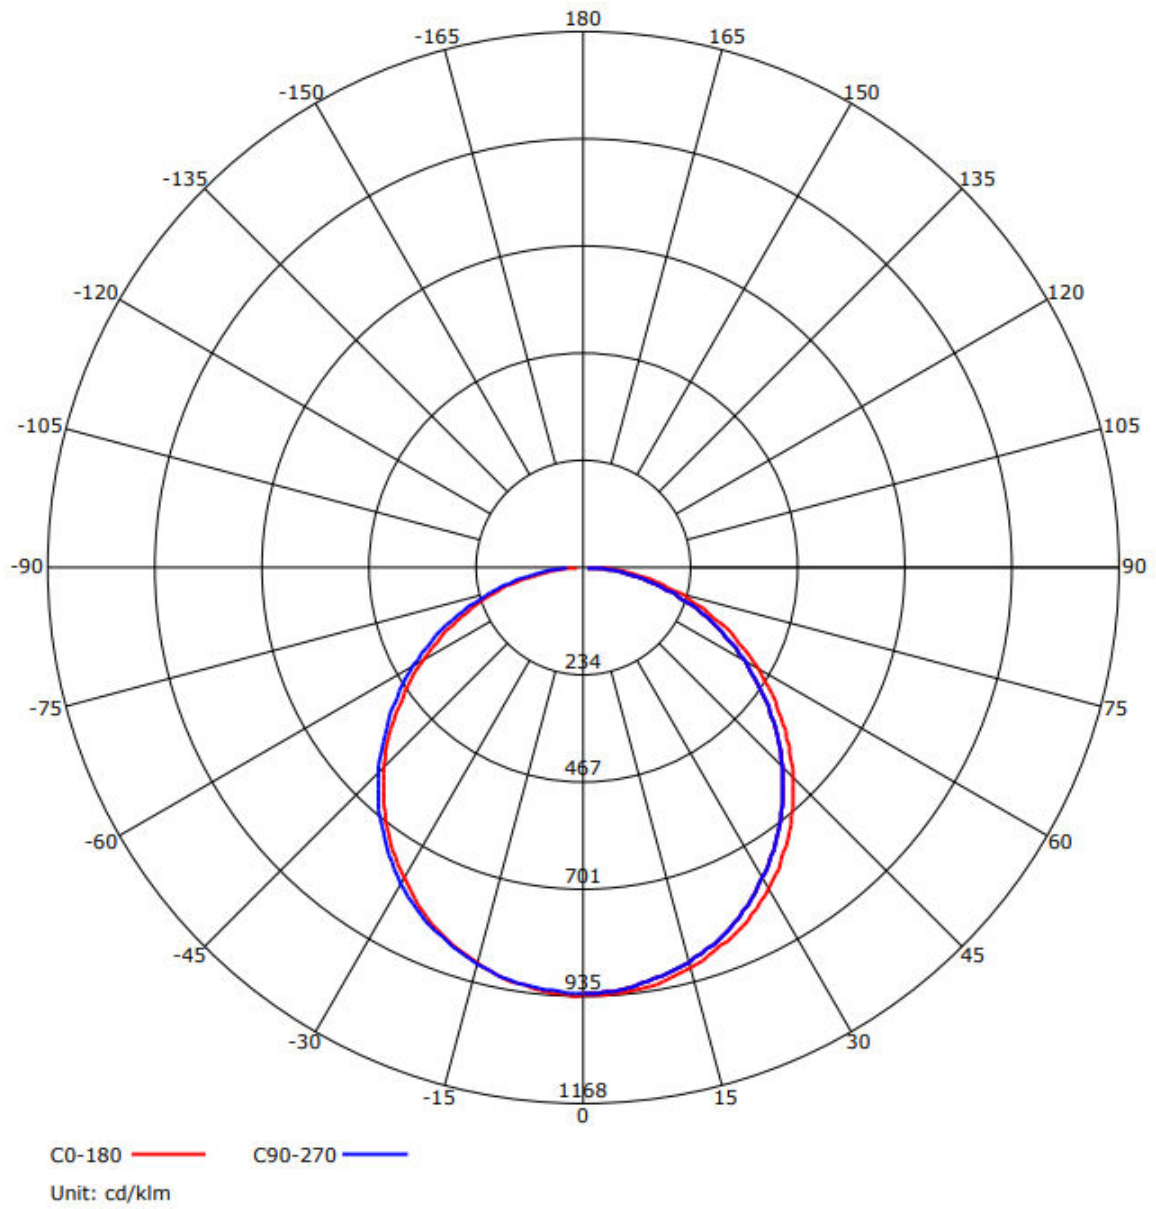

● Technical Parameter

Model	NS-30SF-R
LED model	2835
LED Qty	180 PCS
Power	30W
Voltage	AC110-240 V

Working Frequency	50/60HZ
Power Efficiency	≥ 80%
Luminous Flux	2400LM
Efficiency	80LM/W ± 10%
Power Factor	≥ 0.9
Colour Temperature	WH: 6500K(6020-7040) NW: 4000K(3710-4260) WW: 3000K(2875-3215)
CRI	Ra ≥ 80
Beam Angle	120°
Working Temperature	-20 to + 50 °C
Service life	30,000hr life 5yr warranty

● Relative Spectral Energy Distribution

NS-30SF-R-65K

NS-30SF-R-40K

NS-30SF-R-30K

● Optical characteristic curve

NS-30SF-R

Unit of illumination:lx Height of plane:8.0(m)/26.25(ft)

- | | |
|----------------|---------------|
| 13.431(1%Emax) | 7.299(1%Emax) |
| 13.139(1%Emax) | 5.839(1%Emax) |
| 11.679(1%Emax) | 4.38(0%Emax) |
| 10.219(1%Emax) | 2.92(0%Emax) |
| 8.759(1%Emax) | 1.46(0%Emax) |

● Dimensions

● Model	Diameter (mm)	A(mm)	B(mm)
NS-30SF-R	/	300± 1	38± 1

● Instruction of wiring

1. Diagram of power supply wiring :

● Installation Instructions

1. Fix the fixture with screw on ceiling;
2. Connect power and lamp;
3. Fix the lamp with fixture on ceiling by screw;
4. Finish installation and put the power on.