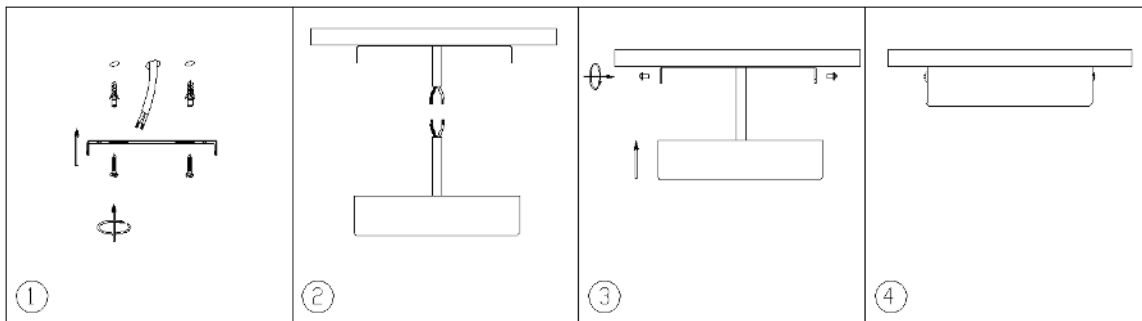

● Relative Spectral Energy Distribution

NS-30SF-R-65K

NS-30SF-R-40K

NS-30SF-R-30K

● Optical characteristic curve

NS-30SF-R

Unit of illumination:lx Height of plane:8.0(m)/26.25(ft)

- | | |
|----------------|---------------|
| 13.431(1%Emax) | 7.299(1%Emax) |
| 13.139(1%Emax) | 5.839(1%Emax) |
| 11.679(1%Emax) | 4.38(0%Emax) |
| 10.219(1%Emax) | 2.92(0%Emax) |
| 8.759(1%Emax) | 1.46(0%Emax) |

● Dimensions

● Model	Diameter (mm)	A(mm)	B(mm)
NS-30SF-R	/	300± 1	38± 1

● Instruction of wiring

1. Diagram of power supply wiring :

● Installation Instructions

1. Fix the fixture with screw on ceiling;
2. Connect power and lamp;
3. Fix the lamp with fixture on ceiling by screw;
4. Finish installation and put the power on.