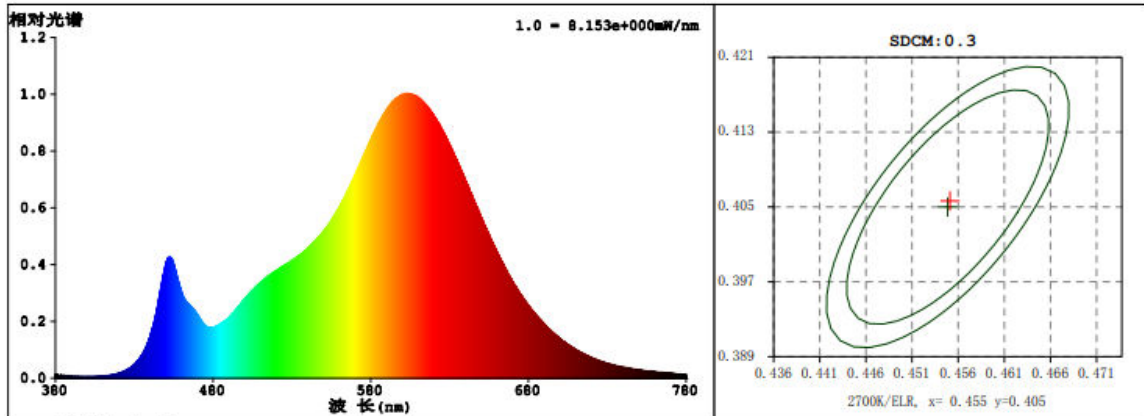

● Technical Parameter

Model	NS-30SF-R
LED model	2835
LED Qty	180 PCS
Power	30W
Voltage	AC110-240 V

Working Frequency	50/60HZ
Power Efficiency	≥ 80%
Luminous Flux	2400LM
Efficiency	80LM/W ± 10%
Power Factor	≥ 0.9
Colour Temperature	WH: 6500K(6020-7040) NW: 4000K(3710-4260) WW: 3000K(2875-3215)
CRI	Ra ≥ 80
Beam Angle	120°
Working Temperature	-20 to + 50 °C
Service life	30,000hr life 5yr warranty

● Relative Spectral Energy Distribution

NS-30SF-R-65K

NS-30SF-R-40K

NS-30SF-R-30K

● Optical characteristic curve

NS-30SF-R

Unit of illumination:lx Height of plane:8.0(m)/26.25(ft)

- | | |
|----------------|---------------|
| 13.431(1%Emax) | 7.299(1%Emax) |
| 13.139(1%Emax) | 5.839(1%Emax) |
| 11.679(1%Emax) | 4.38(0%Emax) |
| 10.219(1%Emax) | 2.92(0%Emax) |
| 8.759(1%Emax) | 1.46(0%Emax) |