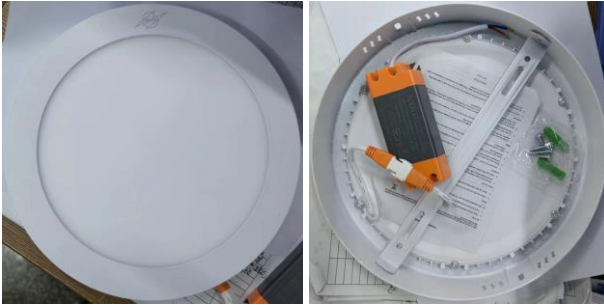

● Product Photo

● Packing size & Pictures:

Model	L (mm)	W (mm)	H (mm)
NS-20SF-R-65K	230	40	235
NS-20SF-R-40K	230	40	235
NS-20SF-R-30K	230	40	235