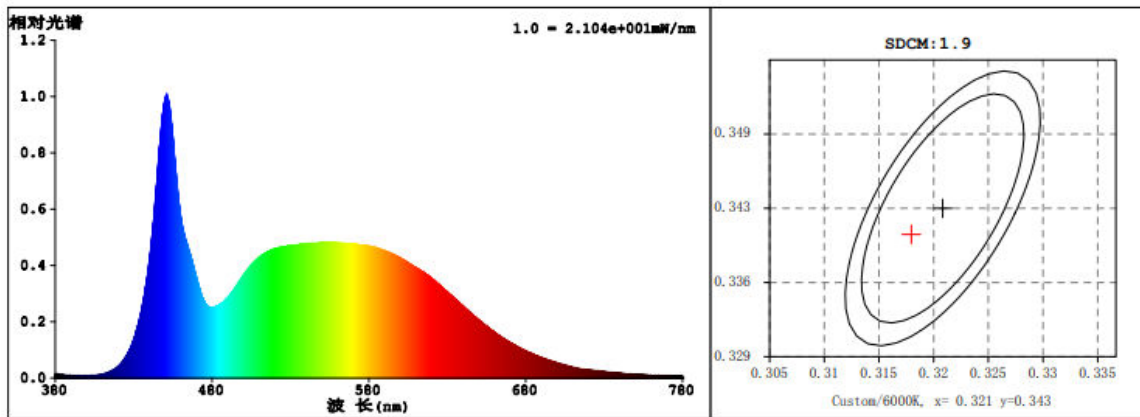

Working Frequency	50/60HZ
Power Efficiency	≥ 80%
Luminous Flux	1600LM
Efficiency	80LM/W ± 10%
Power Factor	≥ 0.9
Colour Temperature	WH: 6500K(6020-7040) NW: 4000K(3710-4260) WW: 3000K(2875-3215)
CRI	Ra ≥ 80
Beam Angle	120°
Working Temperature	-20 to + 50 °C
Service life	30,000hr life 5yr warranty

● Relative Spectral Energy Distribution

NS-20SF-R-65K