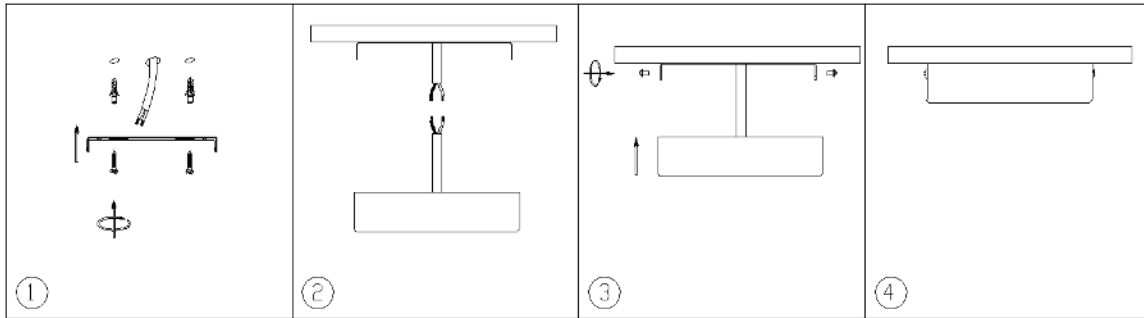

# NS-20SF-R-30K

● Optical characteristic curve

NS-20SF-R

Unit of illumination:lx      Height of plane:8.0(m)/26.25(ft)

- |               |               |
|---------------|---------------|
| 7.448(1%Emax) | 4.048(1%Emax) |
| 7.286(1%Emax) | 3.238(1%Emax) |
| 6.477(1%Emax) | 2.429(0%Emax) |
| 5.667(1%Emax) | 1.619(0%Emax) |
| 4.857(1%Emax) | 0.81(0%Emax)  |

● Dimensions

● Model	Diameter (mm)	A(mm)	B(mm)
NS-20SF-R	/	225± 1	38± 1

● Instruction of wiring

1. Diagram of power supply wiring :

## ● Installation Instructions

1. Fix the fixture with screw on ceiling;
2. Connect power and lamp;
3. Fix the lamp with fixture on ceiling by screw;
4. Finish installation and put the power on.