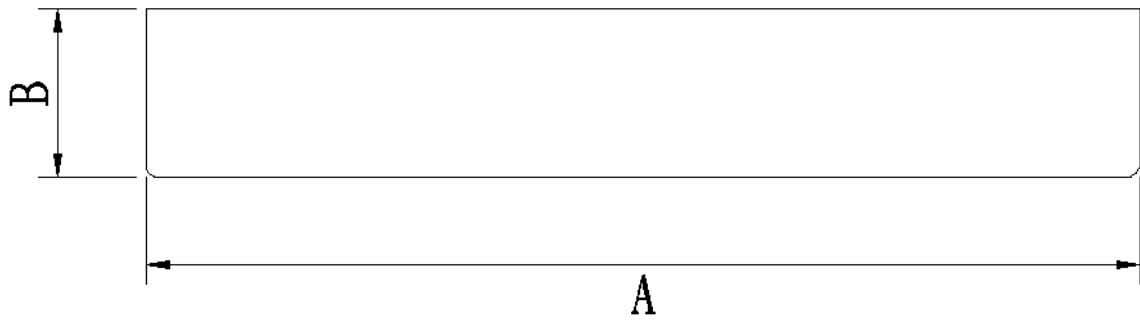

● Dimensions