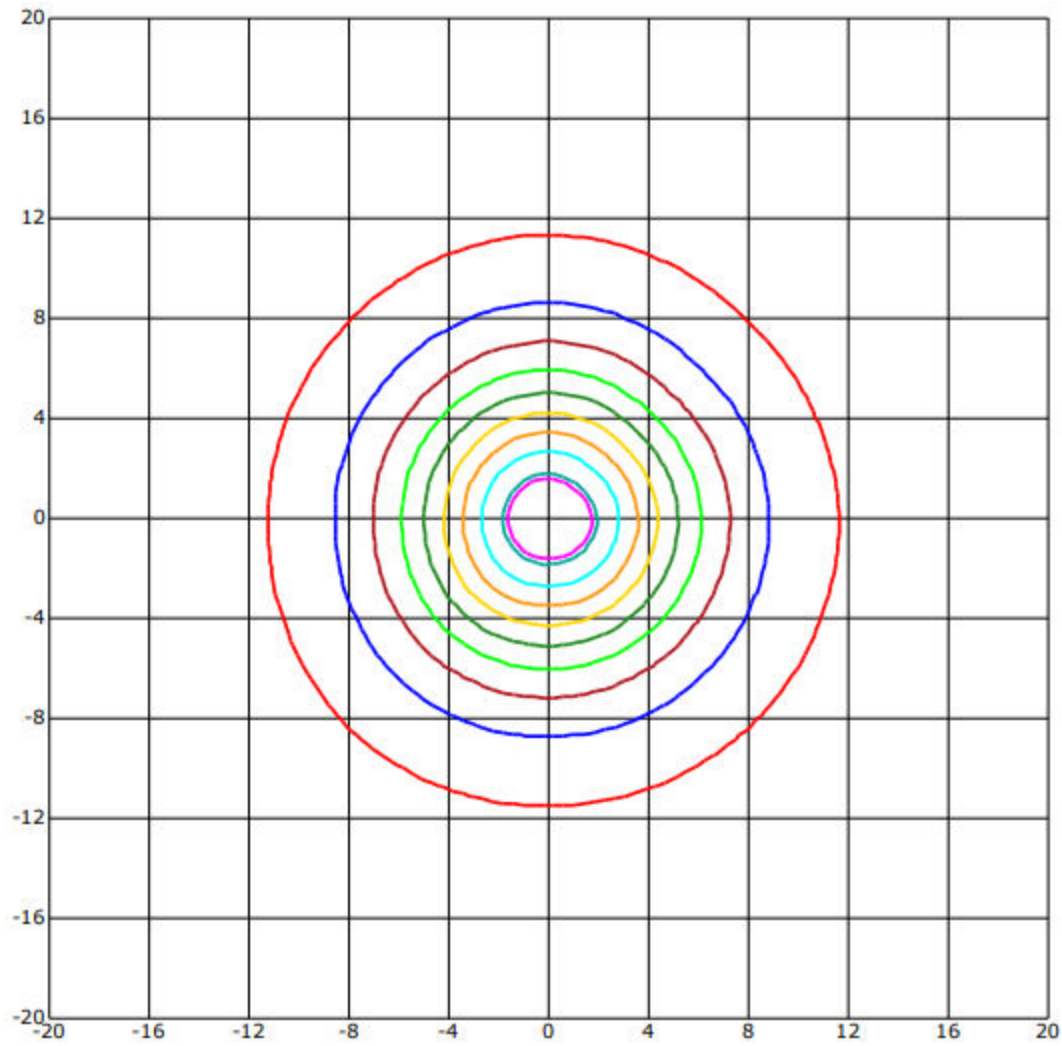

# NS-20SF-R-30K

● Optical characteristic curve

NS-20SF-R

Unit of illumination:lx      Height of plane:8.0(m)/26.25(ft)

- |               |               |
|---------------|---------------|
| 7.448(1%Emax) | 4.048(1%Emax) |
| 7.286(1%Emax) | 3.238(1%Emax) |
| 6.477(1%Emax) | 2.429(0%Emax) |
| 5.667(1%Emax) | 1.619(0%Emax) |
| 4.857(1%Emax) | 0.81(0%Emax)  |