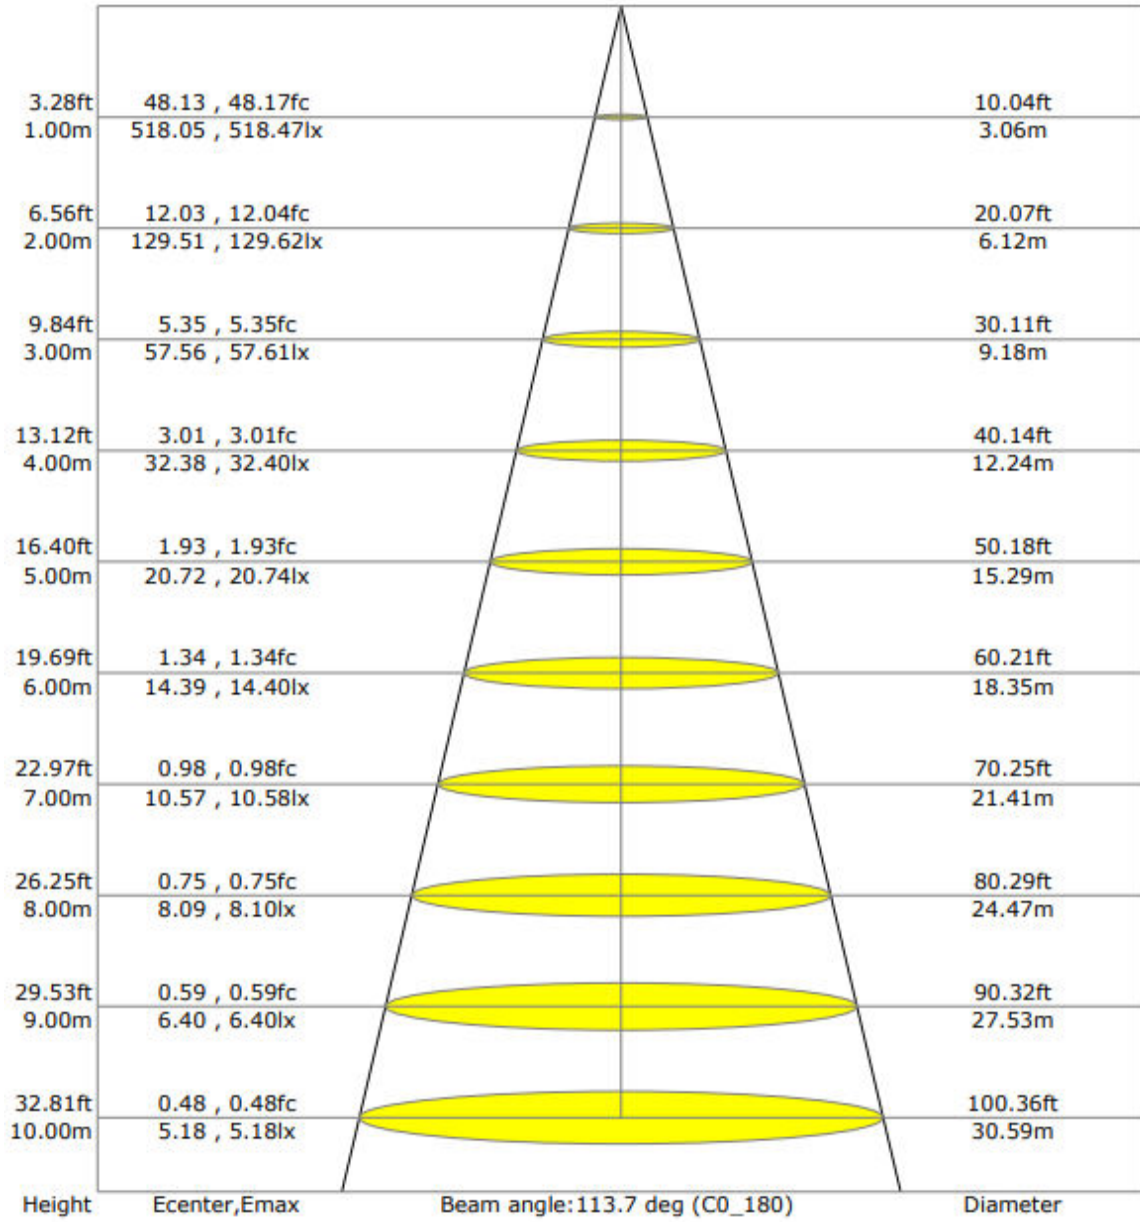

### ● Technical Parameter

Model	NS-20SF-R
LED model	2835
LED Qty	120 PCS
Power	20W
Voltage	AC110-240 V

Working Frequency	50/60HZ
Power Efficiency	≥ 80%
Luminous Flux	1600LM
Efficiency	80LM/W ± 10%
Power Factor	≥ 0.9
Colour Temperature	WH: 6500K(6020-7040) NW: 4000K(3710-4260) WW: 3000K(2875-3215)
CRI	Ra ≥ 80
Beam Angle	120°
Working Temperature	-20 to + 50 °C
Service life	30,000hr life 5yr warranty

# NS-20SF-R-30K

● Optical characteristic curve

NS-20SF-R

Unit of illumination:lx      Height of plane:8.0(m)/26.25(ft)

- |               |               |
|---------------|---------------|
| 7.448(1%Emax) | 4.048(1%Emax) |
| 7.286(1%Emax) | 3.238(1%Emax) |
| 6.477(1%Emax) | 2.429(0%Emax) |
| 5.667(1%Emax) | 1.619(0%Emax) |
| 4.857(1%Emax) | 0.81(0%Emax)  |