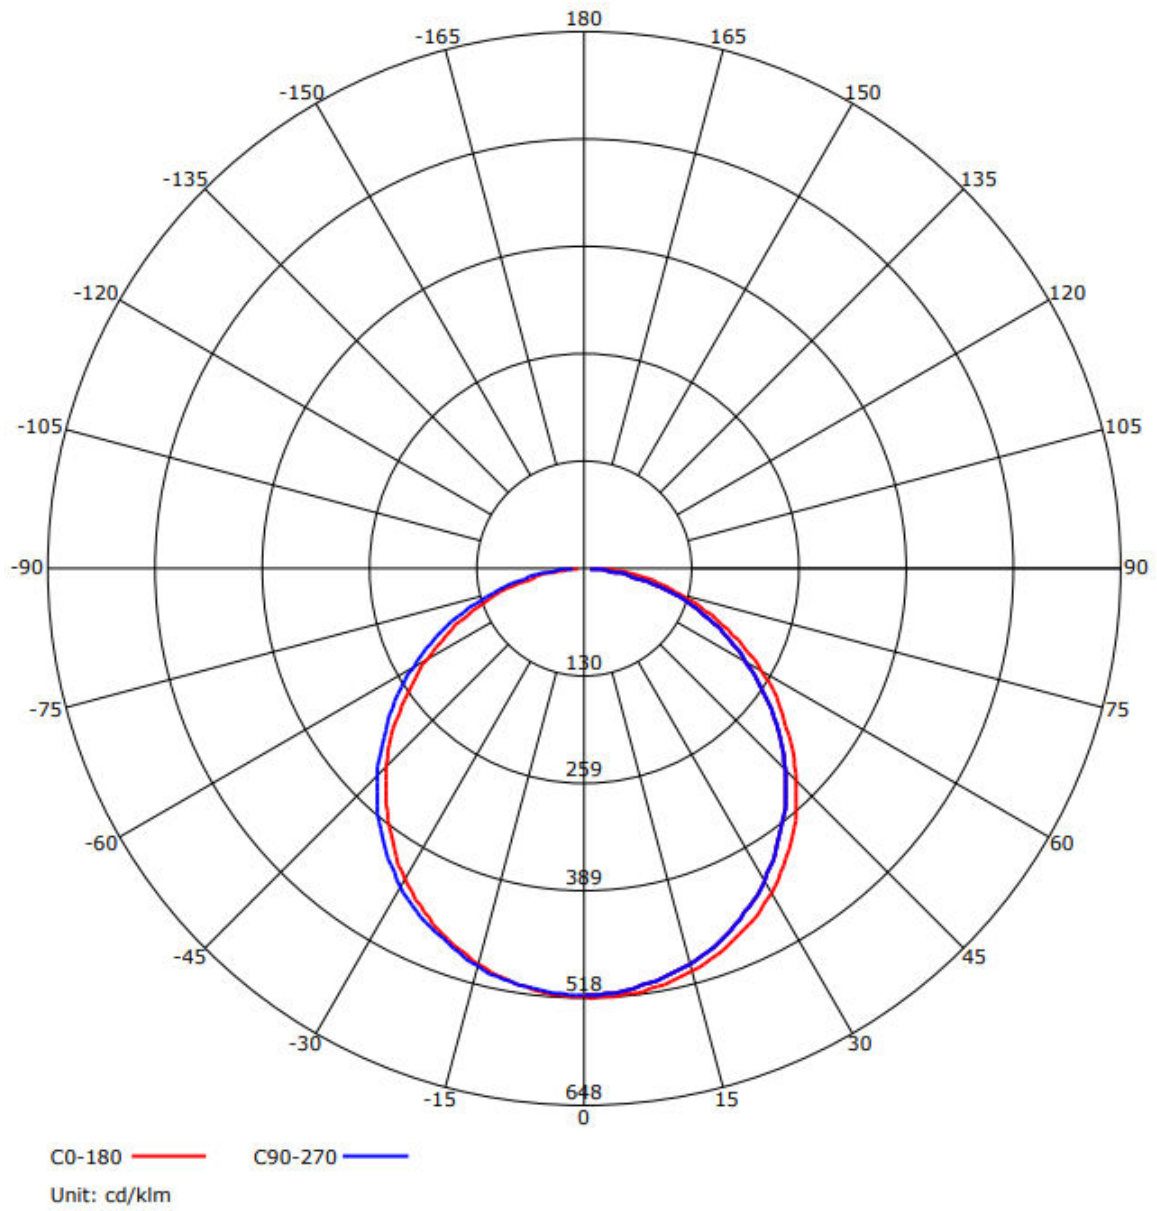

### ● Technical Parameter

Model	NS-20SF-R
LED model	2835
LED Qty	120 PCS
Power	20W
Voltage	AC110-240 V

Working Frequency	50/60HZ
Power Efficiency	≥ 80%
Luminous Flux	1600LM
Efficiency	80LM/W ± 10%
Power Factor	≥ 0.9
Colour Temperature	WH: 6500K(6020-7040) NW: 4000K(3710-4260) WW: 3000K(2875-3215)
CRI	Ra ≥ 80
Beam Angle	120°
Working Temperature	-20 to + 50 °C
Service life	30,000hr life 5yr warranty

● Relative Spectral Energy Distribution

NS-20SF-R-65K

# NS-20SF-R-30K

● Optical characteristic curve

NS-20SF-R

Unit of illumination:lx      Height of plane:8.0(m)/26.25(ft)

- |               |               |
|---------------|---------------|
| 7.448(1%Emax) | 4.048(1%Emax) |
| 7.286(1%Emax) | 3.238(1%Emax) |
| 6.477(1%Emax) | 2.429(0%Emax) |
| 5.667(1%Emax) | 1.619(0%Emax) |
| 4.857(1%Emax) | 0.81(0%Emax)  |