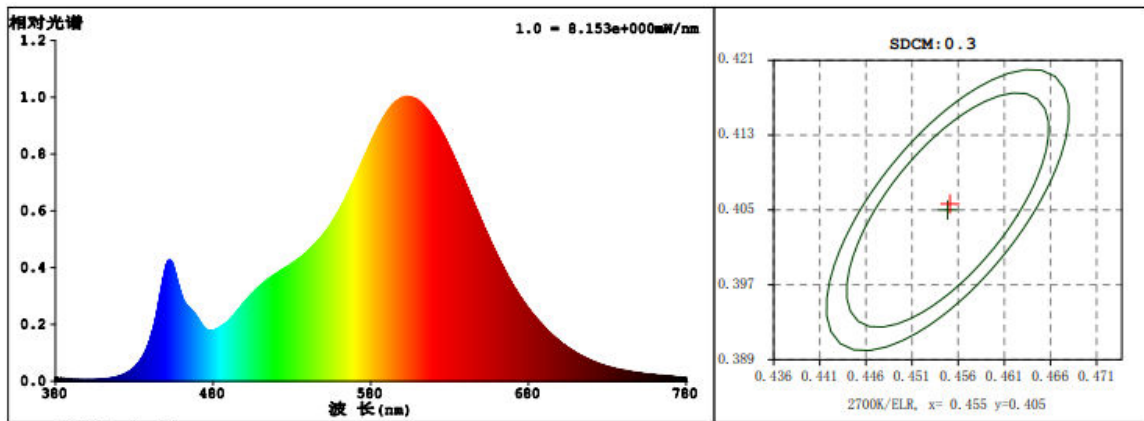

### ● Technical Parameter

Model	NS-20SF-R
LED model	2835
LED Qty	120 PCS
Power	20W
Voltage	AC110-240 V

Working Frequency	50/60HZ
Power Efficiency	≥ 80%
Luminous Flux	1600LM
Efficiency	80LM/W ± 10%
Power Factor	≥ 0.9
Colour Temperature	WH: 6500K(6020-7040) NW: 4000K(3710-4260) WW: 3000K(2875-3215)
CRI	Ra ≥ 80
Beam Angle	120°
Working Temperature	-20 to + 50 °C
Service life	30,000hr life 5yr warranty

● Relative Spectral Energy Distribution

NS-20SF-R-65K

# NS-20SF-R-30K

● Optical characteristic curve

NS-20SF-R

Unit of illumination:lx      Height of plane:8.0(m)/26.25(ft)

- |               |               |
|---------------|---------------|
| 7.448(1%Emax) | 4.048(1%Emax) |
| 7.286(1%Emax) | 3.238(1%Emax) |
| 6.477(1%Emax) | 2.429(0%Emax) |
| 5.667(1%Emax) | 1.619(0%Emax) |
| 4.857(1%Emax) | 0.81(0%Emax)  |