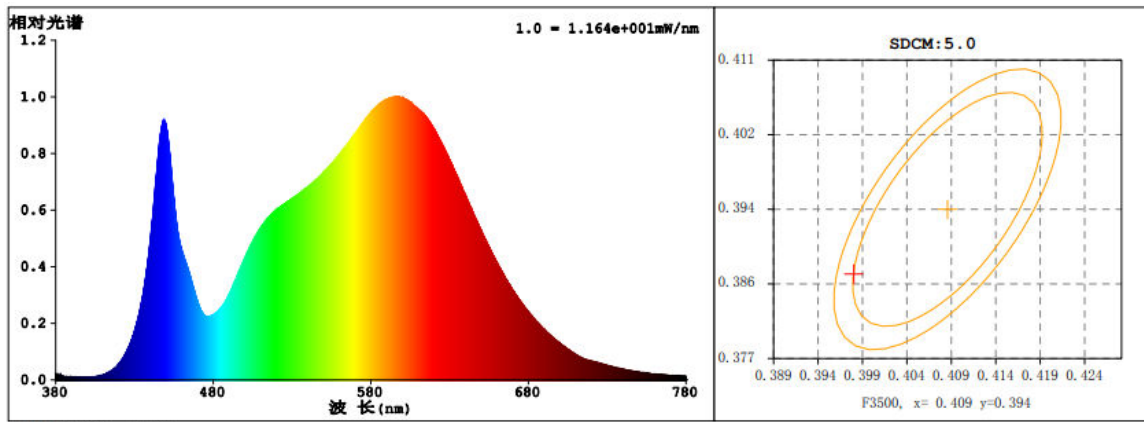

NS-20SF-R-40K