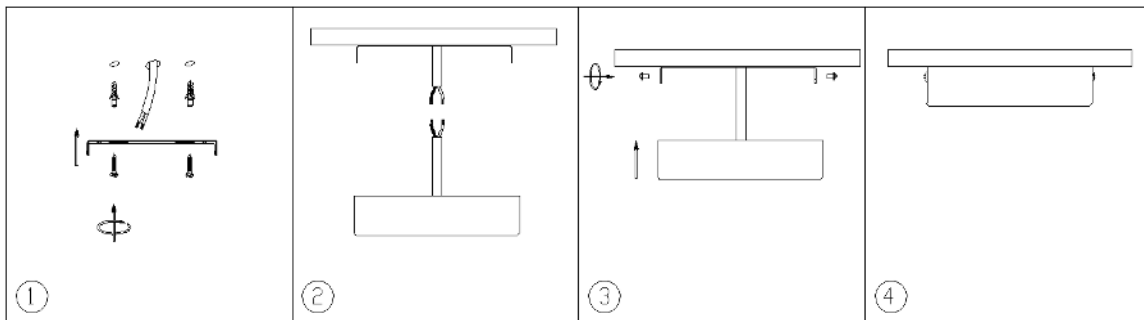

# NSDL-40-30K-SF

● Optical characteristic curve

NSDL-40

光通输出:3458 lm

高度 Eavg, Emax 光束角:122.42度 直径

注:曲线为灯具在不同投射距离下的照射区域及区域内平均照度.

● Dimensions

Model	Diameter (mm)	A(mm)	B(mm)
NSDL-40-65K-SF	/	304± 1	50± 1
NSDL-40-40K-SF	/	304± 1	50± 1
NSDL-40-30K-SF	/	304± 1	50± 1

● Instruction of wiring

1. Diagram of power supply wiring :

● Installation Instructions

1. Fix the fixture with screw on ceiling;
2. Connect power and lamp;
3. Fix the lamp with fixture on ceiling by screw;
4. Finish installation and put the power on.