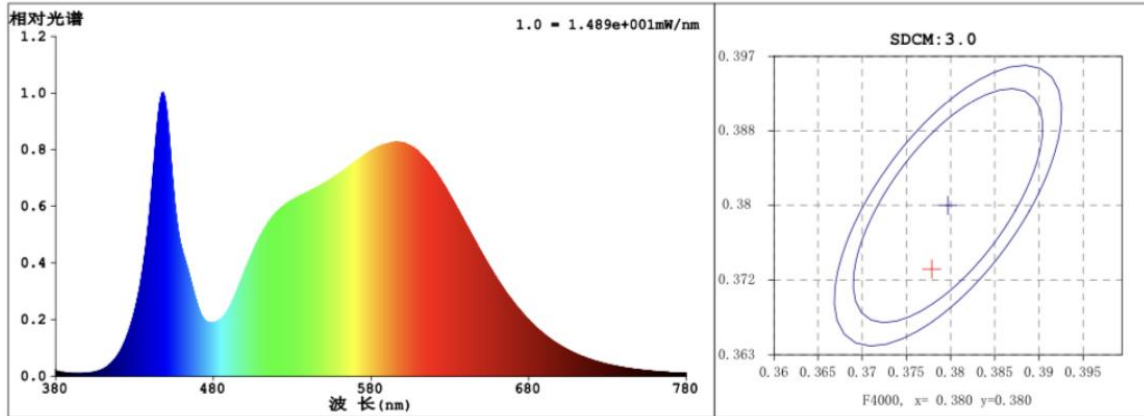

### ● Technical Parameter

Model	40W
LED model	COB 7660
LED Qty	1 PCS
Power	40W

Voltage	AC110-240 V
Working Frequency	50/60HZ
Power Efficiency	≥ 83%
Luminous Flux	3600LM
Efficiency	90LM/W ± 10%
Power Factor	≥ 0.9
Colour Temperature	WH : 6500K(6020-7040) NW: 4000K(3710-4260) WW: 3000K(2875-3215)
CRI	Ra ≥ 80
Beam Angle	120°
Working Temperature	-20 to + 50 °C
Service life	30,000hr life 5yr warranty

● Relative Spectral Energy Distribution

NSDL-40-65K-SF

# NSDL-40-30K-SF

● Optical characteristic curve

NSDL-40

光通输出:3458 lm

高度 Eavg, Emax 光束角:122.42度 直径

注:曲线为灯具在不同投射距离下的照射区域及区域内平均照度.

● Dimensions

Model	Diameter (mm)	A(mm)	B(mm)
NSDL-40-65K-SF	/	304± 1	50± 1
NSDL-40-40K-SF	/	304± 1	50± 1
NSDL-40-30K-SF	/	304± 1	50± 1