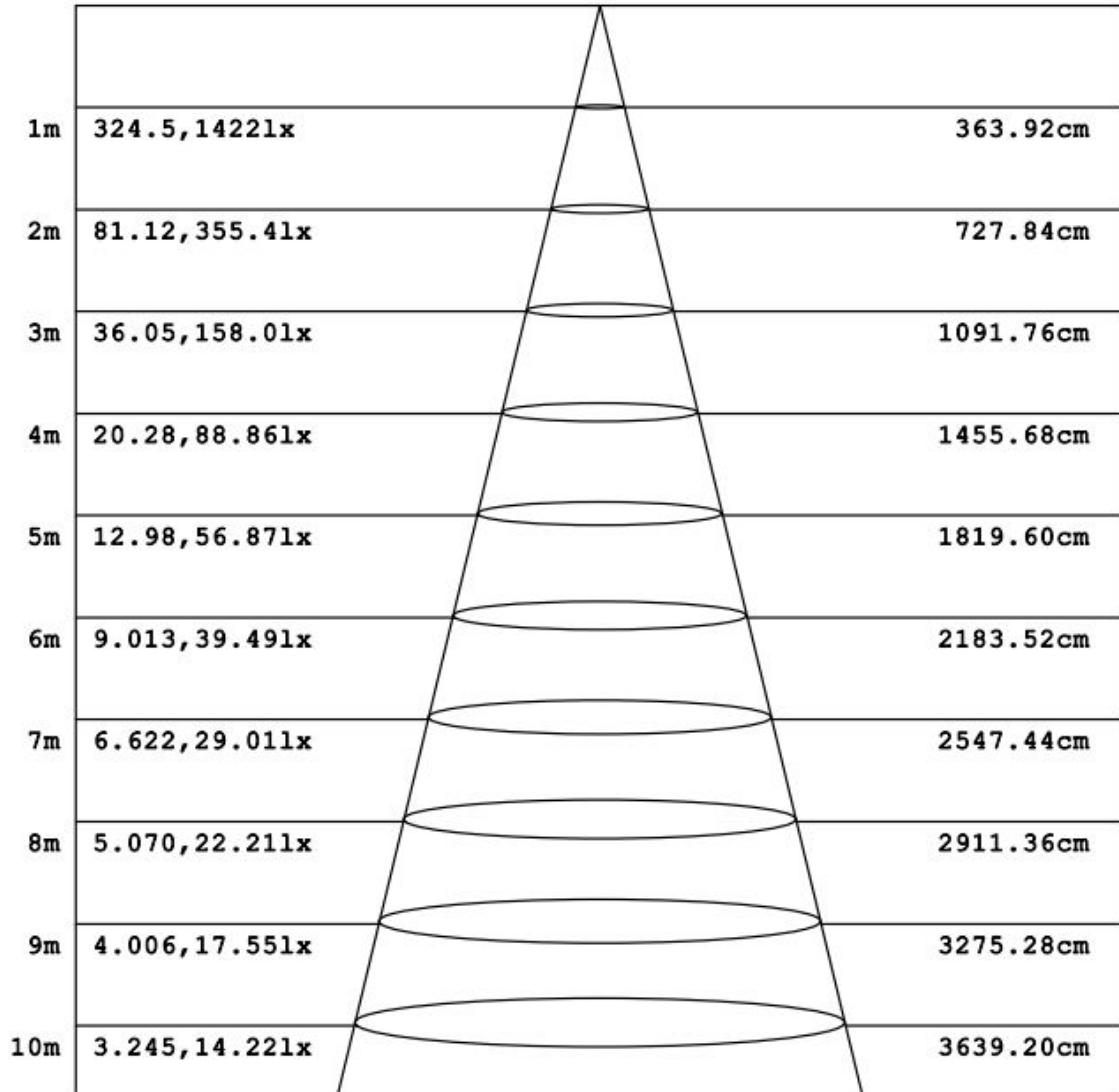

### ● Technical Parameter

Model	40W
LED model	COB 7660
LED Qty	1 PCS
Power	40W

Voltage	AC110-240 V
Working Frequency	50/60HZ
Power Efficiency	≥ 83%
Luminous Flux	3600LM
Efficiency	90LM/W ± 10%
Power Factor	≥ 0.9
Colour Temperature	WH : 6500K(6020-7040) NW: 4000K(3710-4260) WW: 3000K(2875-3215)
CRI	Ra ≥ 80
Beam Angle	120°
Working Temperature	-20 to + 50 °C
Service life	30,000hr life 5yr warranty

# NSDL-40-30K-SF

● Optical characteristic curve

NSDL-40

光通输出:3458 lm

高度 Eavg, Emax 光束角:122.42度 直径

注:曲线为灯具在不同投射距离下的照射区域及区域内平均照度.

● Dimensions

Model	Diameter (mm)	A(mm)	B(mm)
NSDL-40-65K-SF	/	304± 1	50± 1
NSDL-40-40K-SF	/	304± 1	50± 1
NSDL-40-30K-SF	/	304± 1	50± 1