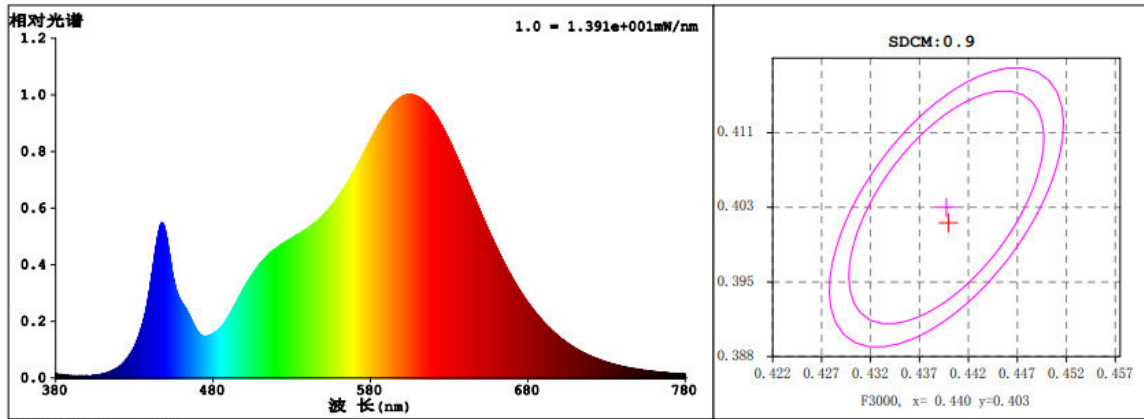

### ● Technical Parameter

Model	40W
LED model	COB 7660
LED Qty	1 PCS
Power	40W

Voltage	AC110-240 V
Working Frequency	50/60HZ
Power Efficiency	≥ 83%
Luminous Flux	3600LM
Efficiency	90LM/W ± 10%
Power Factor	≥ 0.9
Colour Temperature	WH : 6500K(6020-7040) NW: 4000K(3710-4260) WW: 3000K(2875-3215)
CRI	Ra ≥ 80
Beam Angle	120°
Working Temperature	-20 to + 50 °C
Service life	30,000hr life 5yr warranty

● Relative Spectral Energy Distribution

NSDL-40-65K-SF

# NSDL-40-30K-SF

● Optical characteristic curve

NSDL-40

光通输出:3458 lm

高度 Eavg, Emax 光束角:122.42度 直径

注:曲线为灯具在不同投射距离下的照射区域及区域内平均照度.

● Dimensions

Model	Diameter (mm)	A(mm)	B(mm)
NSDL-40-65K-SF	/	304± 1	50± 1
NSDL-40-40K-SF	/	304± 1	50± 1
NSDL-40-30K-SF	/	304± 1	50± 1