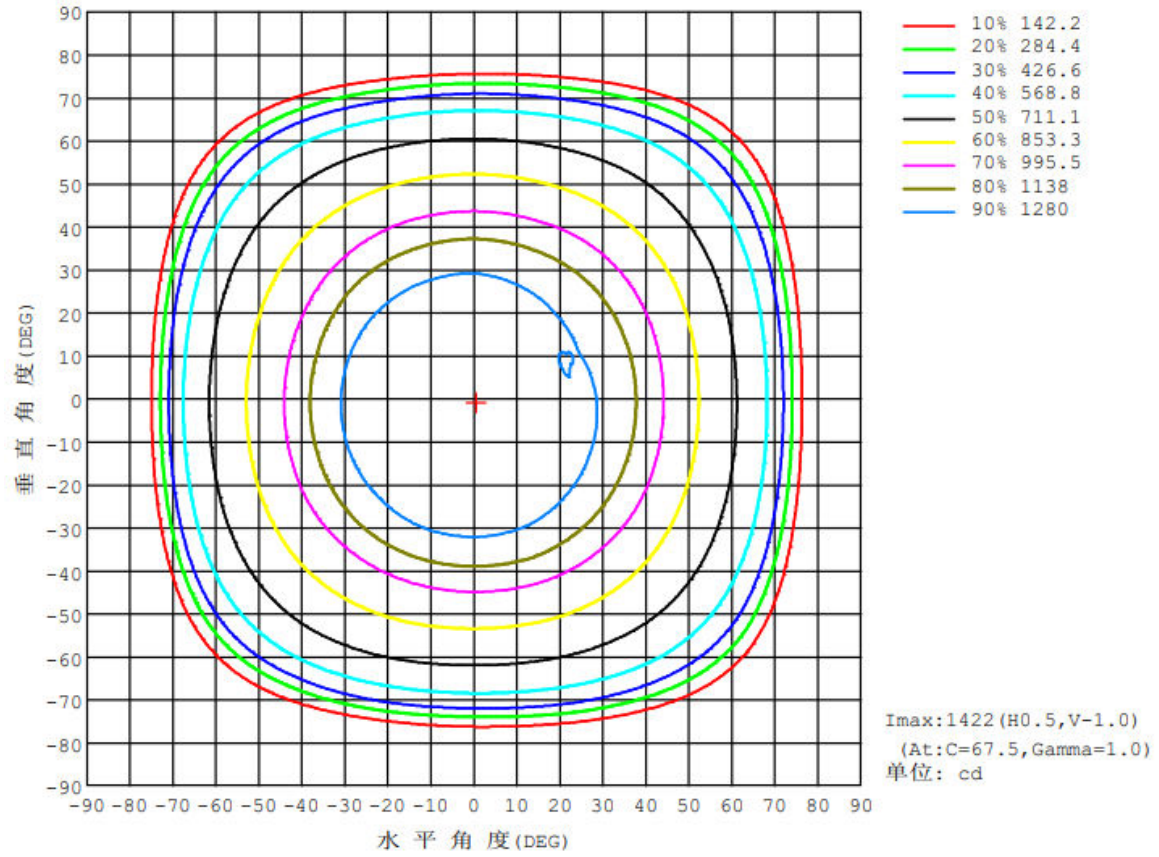

### ● Technical Parameter

Model	40W
LED model	COB 7660
LED Qty	1 PCS
Power	40W

Voltage	AC110-240 V
Working Frequency	50/60HZ
Power Efficiency	≥ 83%
Luminous Flux	3600LM
Efficiency	90LM/W ± 10%
Power Factor	≥ 0.9
Colour Temperature	WH : 6500K(6020-7040) NW: 4000K(3710-4260) WW: 3000K(2875-3215)
CRI	Ra ≥ 80
Beam Angle	120°
Working Temperature	-20 to + 50 °C
Service life	30,000hr life 5yr warranty

# NSDL-40-30K-SF

● Optical characteristic curve

NSDL-40

光通输出:3458 lm

高度 Eavg, Emax 光束角:122.42度 直径

注:曲线为灯具在不同投射距离下的照射区域及区域内平均照度.

● Dimensions

Model	Diameter (mm)	A(mm)	B(mm)
NSDL-40-65K-SF	/	304± 1	50± 1
NSDL-40-40K-SF	/	304± 1	50± 1
NSDL-40-30K-SF	/	304± 1	50± 1