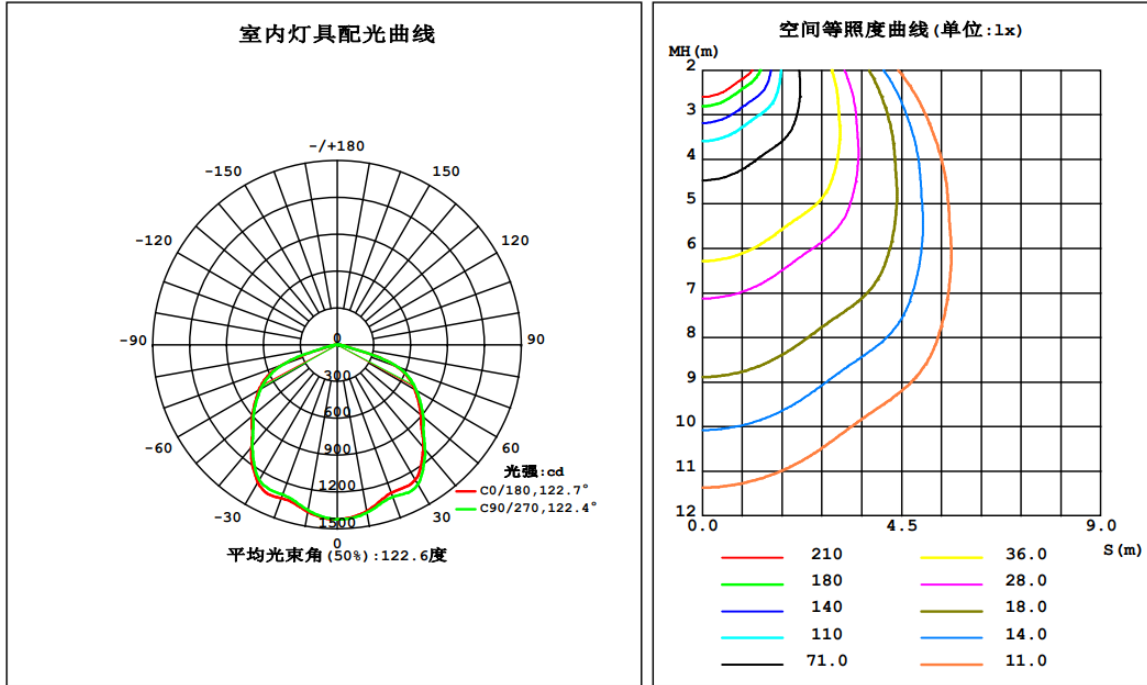

### ● Technical Parameter

Model	40W
LED model	COB 7660
LED Qty	1 PCS
Power	40W

Voltage	AC110-240 V
Working Frequency	50/60HZ
Power Efficiency	≥ 83%
Luminous Flux	3600LM
Efficiency	90LM/W ± 10%
Power Factor	≥ 0.9
Colour Temperature	WH : 6500K(6020-7040) NW: 4000K(3710-4260) WW: 3000K(2875-3215)
CRI	Ra ≥ 80
Beam Angle	120°
Working Temperature	-20 to + 50 °C
Service life	30,000hr life 5yr warranty

● Relative Spectral Energy Distribution

NSDL-40-65K-SF

# NSDL-40-30K-SF

● Optical characteristic curve

NSDL-40

光通输出:3458 lm

高度 Eavg, Emax 光束角:122.42度 直径

注:曲线为灯具在不同投射距离下的照射区域及区域内平均照度.

● Dimensions

Model	Diameter (mm)	A(mm)	B(mm)
NSDL-40-65K-SF	/	304± 1	50± 1
NSDL-40-40K-SF	/	304± 1	50± 1
NSDL-40-30K-SF	/	304± 1	50± 1