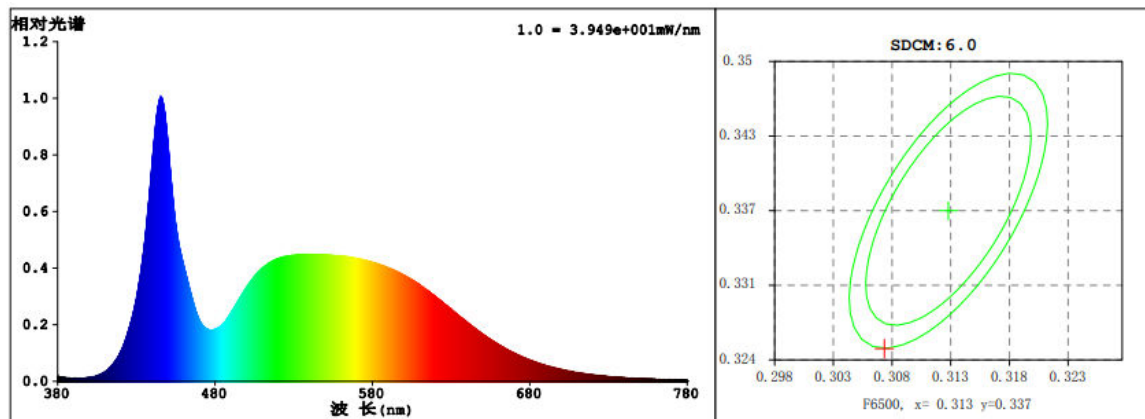

Voltage	AC110-240 V
Working Frequency	50/60HZ
Power Efficiency	≥ 83%
Luminous Flux	3600LM
Efficiency	90LM/W ± 10%
Power Factor	≥ 0.9
Colour Temperature	WH : 6500K(6020-7040) NW: 4000K(3710-4260) WW: 3000K(2875-3215)
CRI	Ra ≥ 80
Beam Angle	120°
Working Temperature	-20 to + 50 °C
Service life	30,000hr life 5yr warranty

● Relative Spectral Energy Distribution

NSDL-40-65K-SF