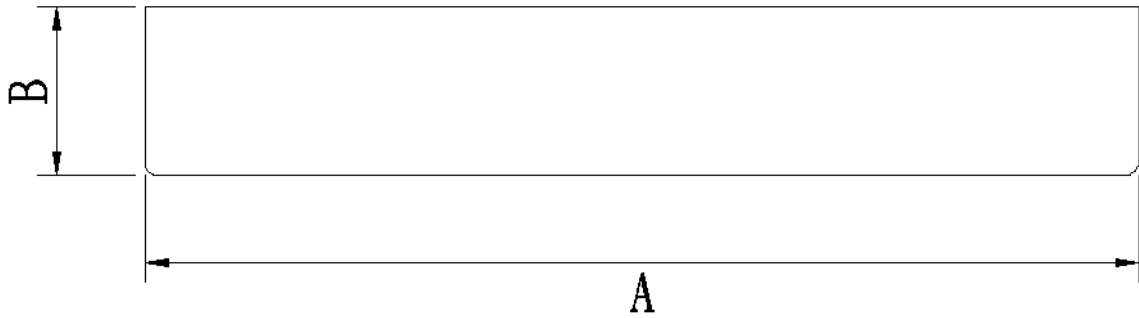

# NSDL-40-30K-SF

● Optical characteristic curve

NSDL-40

光通输出:3458 lm

高度 Eavg, Emax 光束角:122.42度 直径

注:曲线为灯具在不同投射距离下的照射区域及区域内平均照度.

● Dimensions

Model	Diameter (mm)	A(mm)	B(mm)
NSDL-40-65K-SF	/	304± 1	50± 1
NSDL-40-40K-SF	/	304± 1	50± 1
NSDL-40-30K-SF	/	304± 1	50± 1

● Instruction of wiring

1. Diagram of power supply wiring :

● Installation Instructions

1. Fix the fixture with screw on ceiling;
2. Connect power and lamp;
3. Fix the lamp with fixture on ceiling by screw;
4. Finish installation and put the power on.