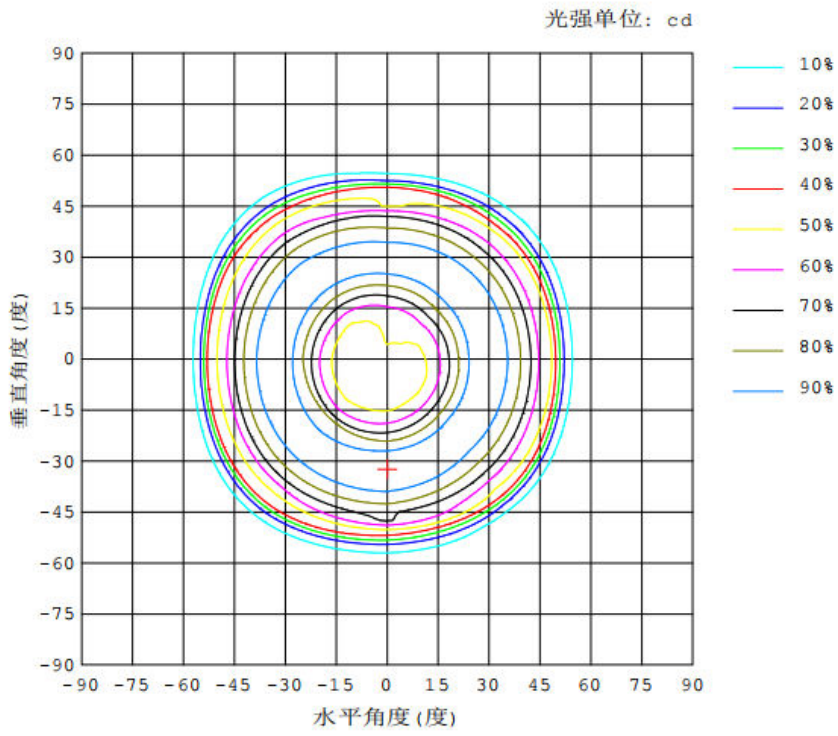

### ● Technical Parameter

Model	NSDL-20
LED model	COB 1917
LED Qty	1 PCS
Power	20 W
Voltage	AC110-240 V

Working Frequency	50/60HZ
Power Efficiency	≥ 83%
Luminous Flux	1800LM
Efficiency	90LM/W ± 10%
Power Factor	≥ 0.9
Colour Temperature	WH : 6500K(6020-7040) NW: 4000K(3710-4260) WW: 3000K(2875-3215)
CRI	Ra ≥ 80
Bean Angle	100°
Working Temperature	-20 to + 50 °C
Service life	30,000hr life 5yr warranty

● Relative Spectral Energy Distribution

NSDL-20-65K

# NSDL-20-30K

● Optical characteristic curve

NSDL-20

光束角:100.0度

● Dimensions

Model	Diameter (mm)	A(mm)	B(mm)	C(mm)
20W	/	170±1	140±1	55±1

● Instruction of wiring

1. Diagram of power supply wiring :