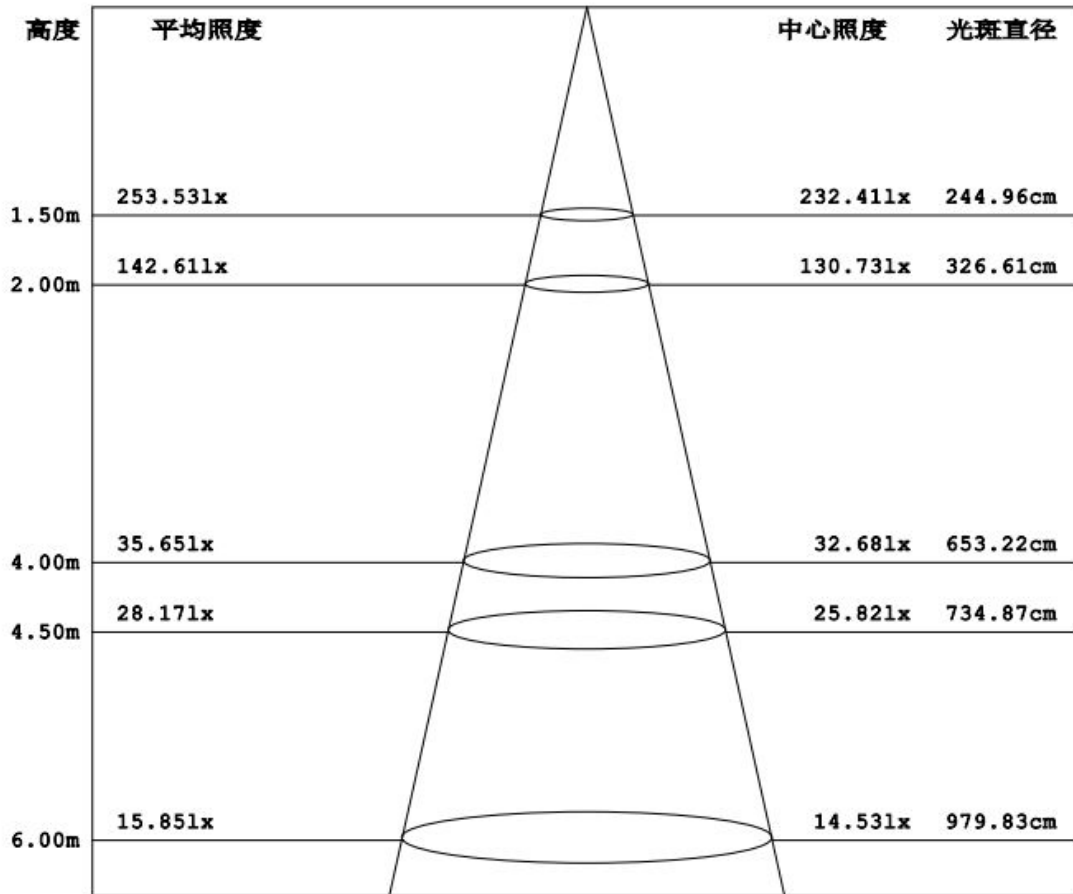

### ● Technical Parameter

Model	NSDL-20
LED model	COB 1917
LED Qty	1 PCS
Power	20 W
Voltage	AC110-240 V

Working Frequency	50/60HZ
Power Efficiency	≥ 83%
Luminous Flux	1800LM
Efficiency	90LM/W ± 10%
Power Factor	≥ 0.9
Colour Temperature	WH : 6500K(6020-7040) NW: 4000K(3710-4260) WW: 3000K(2875-3215)
CRI	Ra ≥ 80
Bean Angle	100°
Working Temperature	-20 to + 50 °C
Service life	30,000hr life 5yr warranty

● Relative Spectral Energy Distribution

NSDL-20-65K

# NSDL-20-30K

● Optical characteristic curve

NSDL-20

光束角:100.0度

● Dimensions

Model	Diameter (mm)	A(mm)	B(mm)	C(mm)
20W	/	170±1	140±1	55±1

● Instruction of wiring

1. Diagram of power supply wiring :