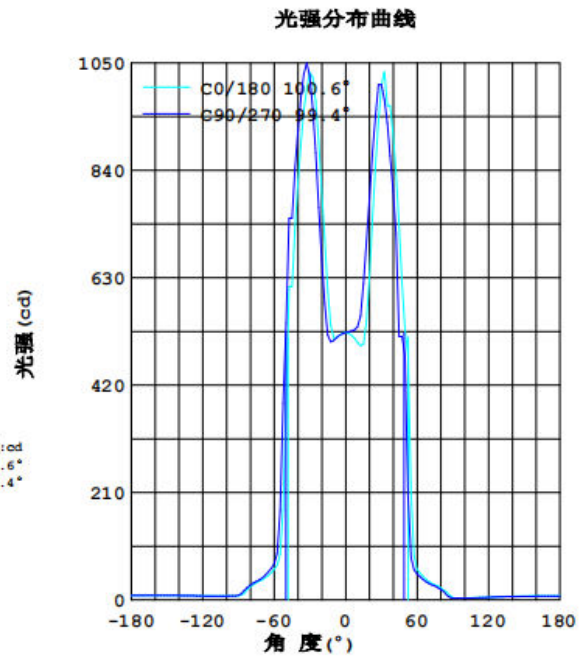

### ● Technical Parameter

Model	NSDL-20
LED model	COB 1917
LED Qty	1 PCS
Power	20 W
Voltage	AC110-240 V

Working Frequency	50/60HZ
Power Efficiency	≥ 83%
Luminous Flux	1800LM
Efficiency	90LM/W ± 10%
Power Factor	≥ 0.9
Colour Temperature	WH : 6500K(6020-7040) NW: 4000K(3710-4260) WW: 3000K(2875-3215)
CRI	Ra ≥ 80
Bean Angle	100°
Working Temperature	-20 to + 50 °C
Service life	30,000hr life 5yr warranty

● Relative Spectral Energy Distribution

NSDL-20-65K

# NSDL-20-30K

● Optical characteristic curve

NSDL-20

光束角:100.0度

● Dimensions

Model	Diameter (mm)	A(mm)	B(mm)	C(mm)
20W	/	170±1	140±1	55±1

● Instruction of wiring

1. Diagram of power supply wiring :