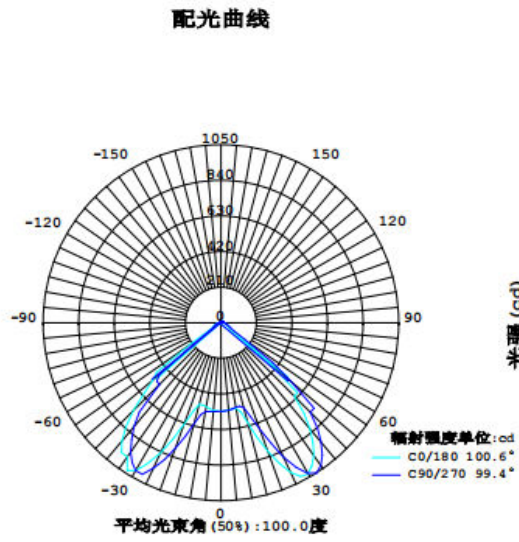

### ● Technical Parameter

Model	NSDL-20
LED model	COB 1917
LED Qty	1 PCS
Power	20 W
Voltage	AC110-240 V

Working Frequency	50/60HZ
Power Efficiency	≥ 83%
Luminous Flux	1800LM
Efficiency	90LM/W ± 10%
Power Factor	≥ 0.9
Colour Temperature	WH : 6500K(6020-7040) NW: 4000K(3710-4260) WW: 3000K(2875-3215)
CRI	Ra ≥ 80
Bean Angle	100°
Working Temperature	-20 to + 50 °C
Service life	30,000hr life 5yr warranty

● Relative Spectral Energy Distribution

NSDL-20-65K

# NSDL-20-40K

# NSDL-20-30K

● Optical characteristic curve

NSDL-20

光束角:100.0度

● Dimensions

Model	Diameter (mm)	A(mm)	B(mm)	C(mm)
20W	/	170±1	140±1	55±1

● Instruction of wiring

1. Diagram of power supply wiring :