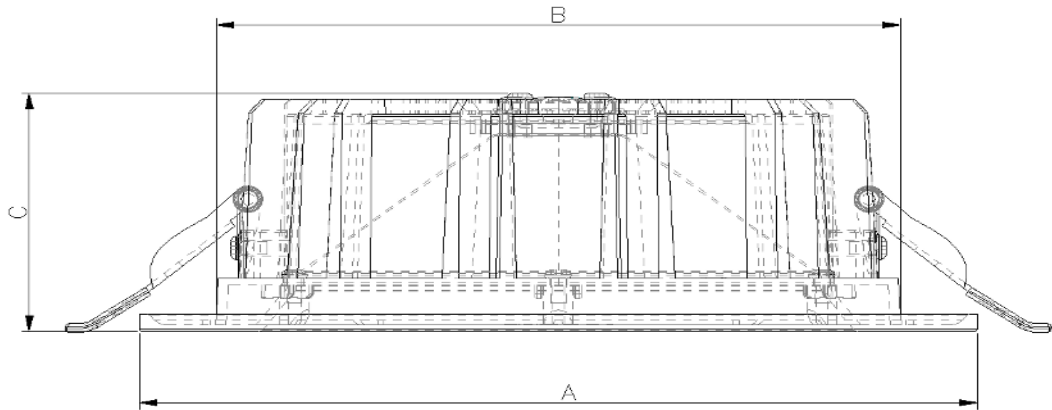

# NSDL-20-30K

● Optical characteristic curve

NSDL-20

光束角:100.0度

● Dimensions

Model	Diameter (mm)	A(mm)	B(mm)	C(mm)
20W	/	170±1	140±1	55±1

● Instruction of wiring

1. Diagram of power supply wiring :

● Installation Instructions

1. Fix the fixture with screw on ceiling;
2. Connect power and lamp;
3. Fix the lamp with fixture on ceiling by screw;
4. Finish installation and put the power on.

● Product Package