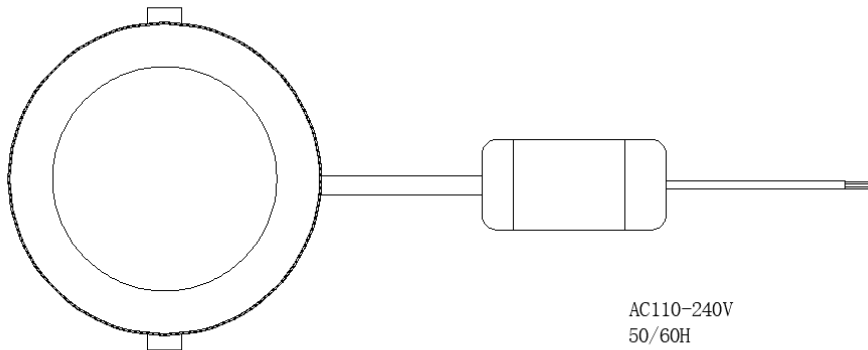

### ● Technical Parameter

Model	NSDL-20
LED model	COB 1917
LED Qty	1 PCS
Power	20 W
Voltage	AC110-240 V

Working Frequency	50/60HZ
Power Efficiency	≥ 83%
Luminous Flux	1800LM
Efficiency	90LM/W ± 10%
Power Factor	≥ 0.9
Colour Temperature	WH : 6500K(6020-7040) NW: 4000K(3710-4260) WW: 3000K(2875-3215)
CRI	Ra ≥ 80
Bean Angle	100°
Working Temperature	-20 to + 50 °C
Service life	30,000hr life 5yr warranty

# NSDL-20-30K

● Optical characteristic curve

NSDL-20

光束角:100.0度

● Dimensions

Model	Diameter (mm)	A(mm)	B(mm)	C(mm)
20W	/	170±1	140±1	55±1

● Instruction of wiring

1. Diagram of power supply wiring :