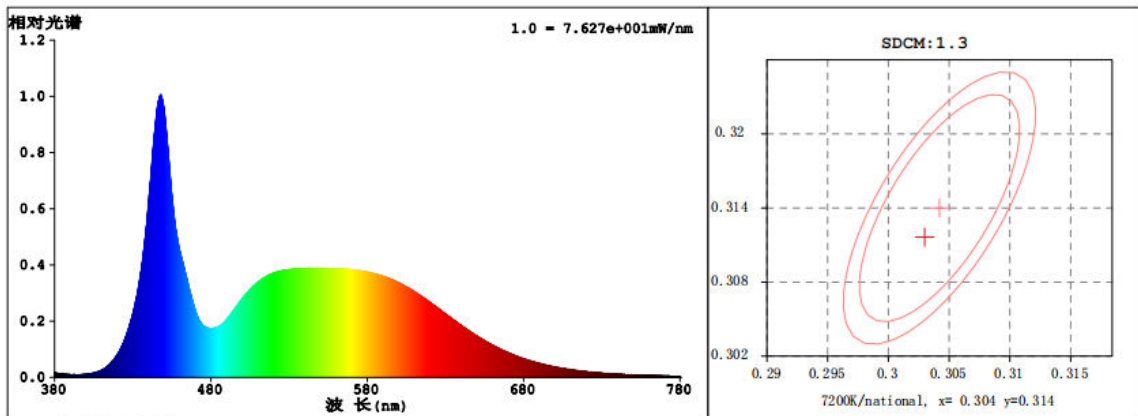

Working Frequency	50/60HZ
Power Efficiency	≥ 83%
Luminous Flux	1800LM
Efficiency	90LM/W ± 10%
Power Factor	≥ 0.9
Colour Temperature	WH : 6500K(6020-7040) NW: 4000K(3710-4260) WW: 3000K(2875-3215)
CRI	Ra ≥ 80
Bean Angle	100°
Working Temperature	-20 to + 50 °C
Service life	30,000hr life 5yr warranty

● Relative Spectral Energy Distribution

NSDL-20-65K