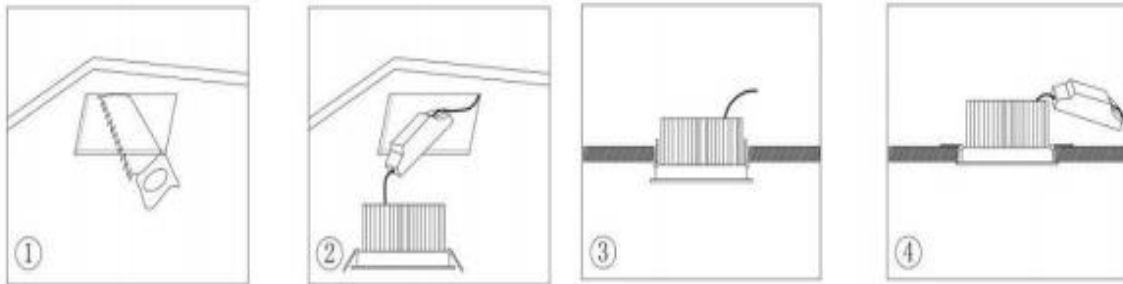

● Installation Instructions

1. Fix the fixture with screw on ceiling;
2. Connect power and lamp;
3. Fix the lamp with fixture on ceiling by screw;
4. Finish installation and put the power on.