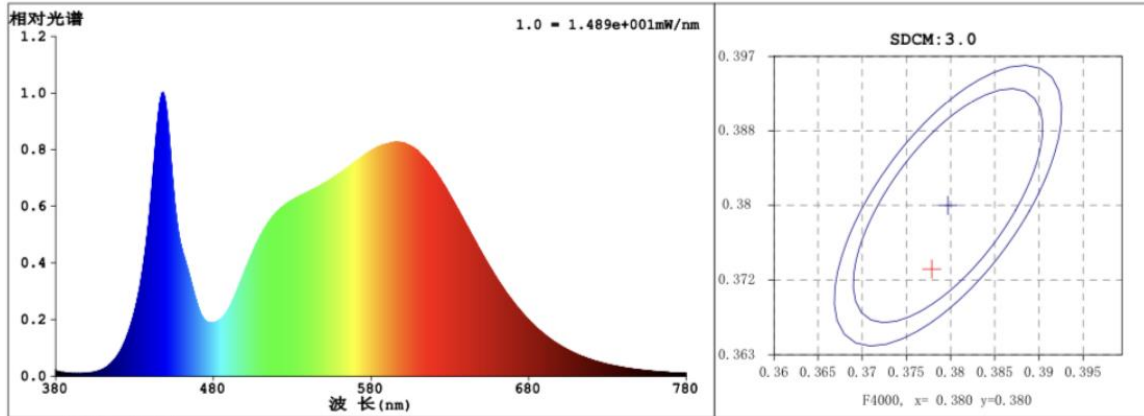

### ● Technical Parameter

Model	NSDL-20
LED model	COB 1917
LED Qty	1 PCS
Power	20 W
Voltage	AC110-240 V

Working Frequency	50/60HZ
Power Efficiency	≥ 83%
Luminous Flux	1800LM
Efficiency	90LM/W ± 10%
Power Factor	≥ 0.9
Colour Temperature	WH : 6500K(6020-7040) NW: 4000K(3710-4260) WW: 3000K(2875-3215)
CRI	Ra ≥ 80
Bean Angle	100°
Working Temperature	-20 to + 50 °C
Service life	30,000hr life 5yr warranty

● Relative Spectral Energy Distribution

NSDL-20-65K

# NSDL-20-30K

● Optical characteristic curve

NSDL-20

光束角:100.0度

● Dimensions

Model	Diameter (mm)	A(mm)	B(mm)	C(mm)
20W	/	170±1	140±1	55±1

● Instruction of wiring

1. Diagram of power supply wiring :