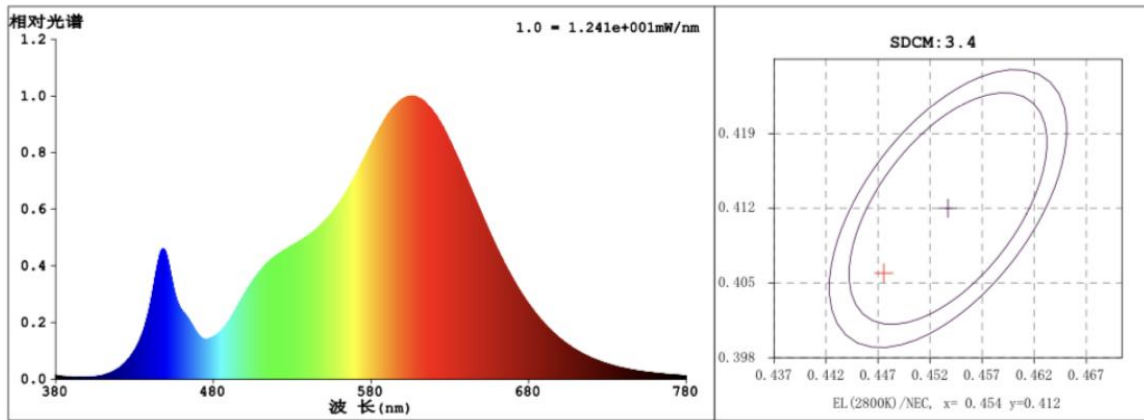

NSDL-20-30K