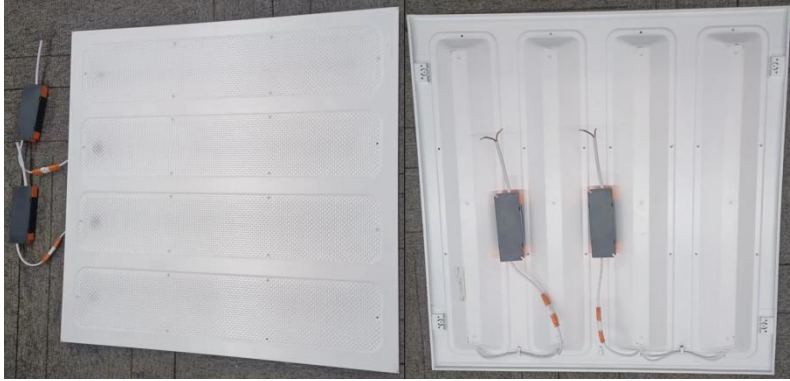

● Product Package

Packed in color box, 8 PCS/ Master carton

● Product Photos

● Packing size :

Model	L (mm)	W (mm)	H (mm)
NS-HLPL-96	625	60	630
NS-HLPL-96NL	625	60	630