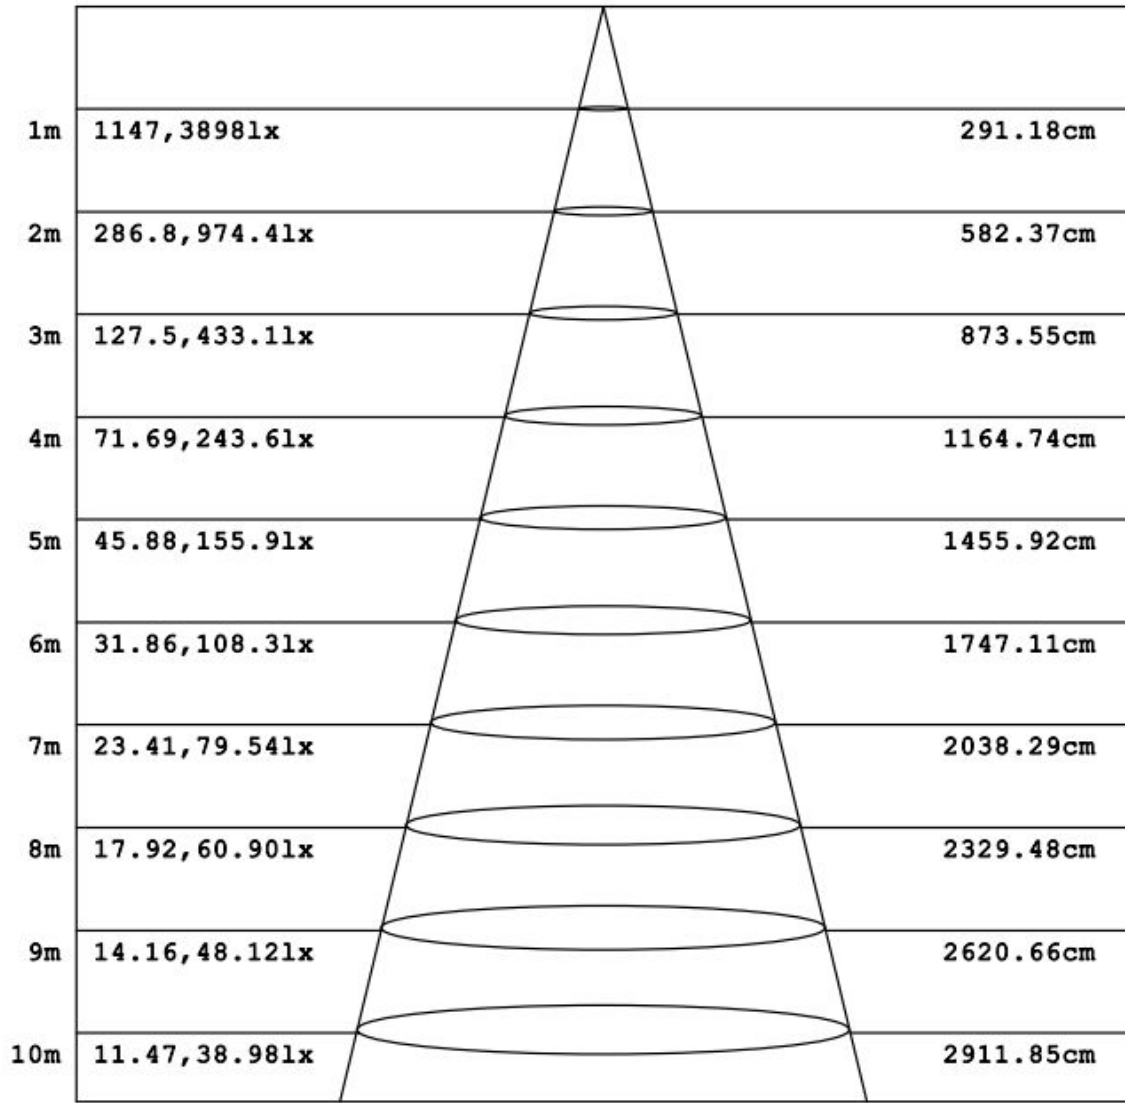

PRODUCT SPECIFICATION

Product Name: LED 595×595 panel light

Product model: NS-HLPL-96 NS-HLPL-96NL

DESCRIPTION : LED 595×595 panel light (SMD2835)

● Features

1. Built-in constant current driver, high efficiency, stability
2. Using the imported SMD as light source, high light efficiency, long lifespan.
3. Quick response time, the LED response time is nanosecond.
4. Environmental protection, no heavy metals and harmful gas.
5. Energy-saving, can save energy more 80% than traditional fluorescent lights.
7. Start quickly, soft light, protect your eyes.
8. Easy to install and use.

● Technical Parameter

| | |
|-----------|-------------|
| Model | 96W |
| LED model | 2835 |
| LED Qty | 192PCS |
| Power | 96W |
| Voltage | AC110-240 V |

| | |
|---------------------|---|
| Working Frequency | 50/60HZ |
| Power Efficiency | $\geq 86\%$ |
| Luminous Flux | 7680LM |
| Luminous efficiency | 80LM/W $\pm 10\%$ |
| Power Factor | ≥ 0.9 |
| Colour Temperature | WH: 6500K(6020-7040) NW: 4000K (3710-4260) |
| CRI | Ra ≥ 80 |
| Beam Angle | 110° |
| Working Temperature | -20 to + 5 0 °C |
| Service life | 30,000hr life 5yr warranty |

● Relative Spectral Energy Distribution

NS-HLPL-96

NS-HLPL-96NL

● Optical characteristic curve

高度

E_{avg}, E_{max}

光束角: 111.03度

直径

● Dimensions

| Model | Diameter (mm) | A(mm) | B(mm) |
|--------------|---------------|-------------|------------|
| NS-HLPL-96 | / | 595 ± 1 | 25 ± 1 |
| NS-HLPL-96NL | / | 595 ± 1 | 25 ± 1 |

● Instruction of wiring