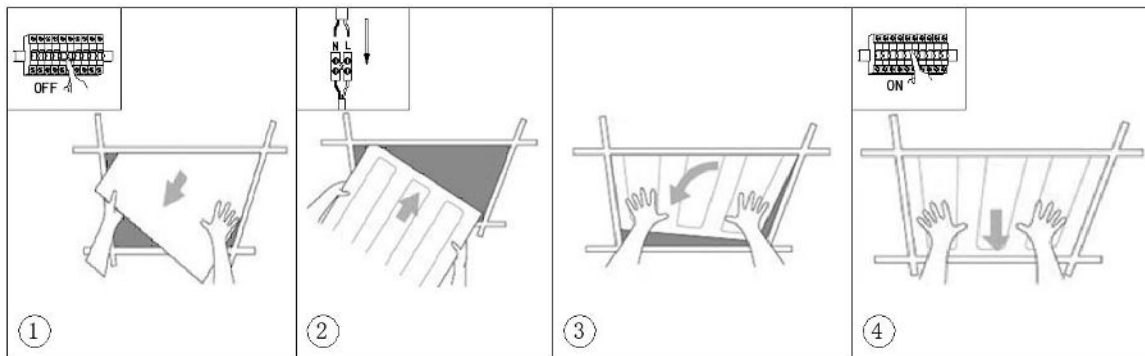

● Dimensions

| Model | Diameter (mm) | A(mm) | B(mm) |
|--------------|---------------|-------------|------------|
| NS-HLPL-96 | / | 595 ± 1 | 25 ± 1 |
| NS-HLPL-96NL | / | 595 ± 1 | 25 ± 1 |

● Instruction of wiring

1. Diagram of power supply wiring:

● Installation Instructions (安装示意图)

1. Slowly remove the ceiling at an angle;
2. Connec driver with lamp;
3. Put the lamp on ceiling;
4. Pull the lamp down to ensure proper installation;