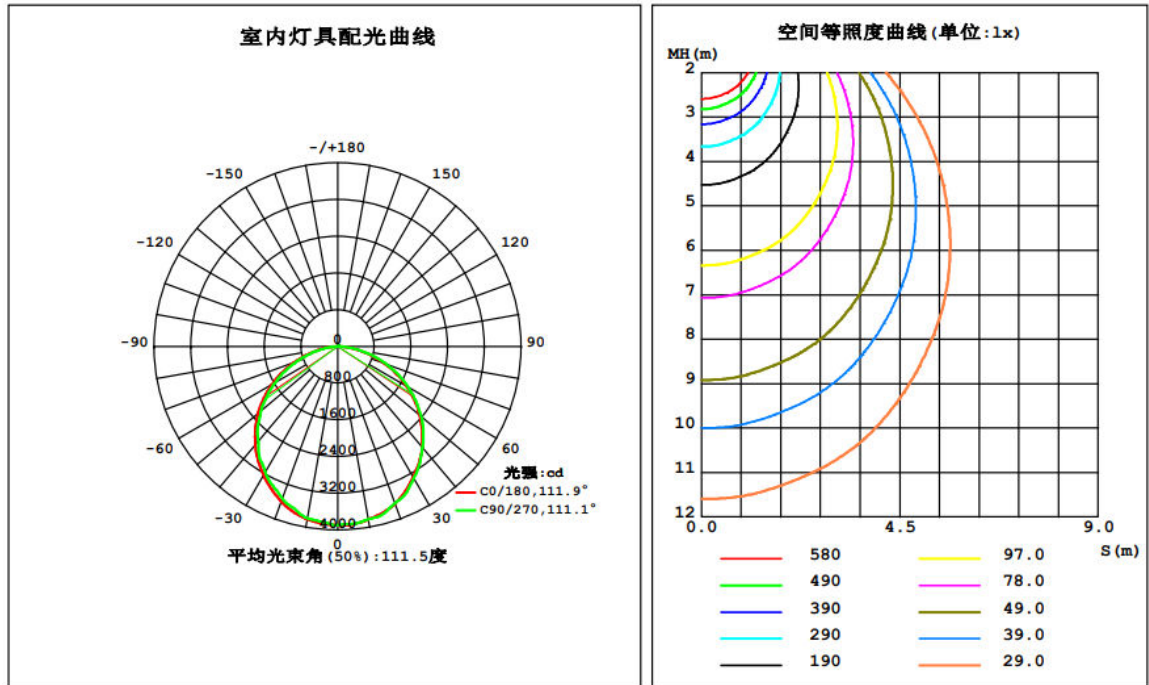

PRODUCT SPECIFICATION

Product Name: LED 595×595 panel light

Product model: NS-HLPL-96 NS-HLPL-96NL

DESCRIPTION : LED 595×595 panel light (SMD2835)

● Features

1. Built-in constant current driver, high efficiency, stability
2. Using the imported SMD as light source, high light efficiency, long lifespan.
3. Quick response time, the LED response time is nanosecond.
4. Environmental protection, no heavy metals and harmful gas.
5. Energy-saving, can save energy more 80% than traditional fluorescent lights.
7. Start quickly, soft light, protect your eyes.
8. Easy to install and use.

● Technical Parameter

| | |
|-----------|-------------|
| Model | 96W |
| LED model | 2835 |
| LED Qty | 192PCS |
| Power | 96W |
| Voltage | AC110-240 V |

| | |
|---------------------|---|
| Working Frequency | 50/60HZ |
| Power Efficiency | $\geq 86\%$ |
| Luminous Flux | 7680LM |
| Luminous efficiency | 80LM/W $\pm 10\%$ |
| Power Factor | ≥ 0.9 |
| Colour Temperature | WH: 6500K(6020-7040) NW: 4000K (3710-4260) |
| CRI | Ra ≥ 80 |
| Beam Angle | 110° |
| Working Temperature | -20 to + 5 0 °C |
| Service life | 30,000hr life 5yr warranty |

● Relative Spectral Energy Distribution

NS-HLPL-96

NS-HLPL-96NL

● Optical characteristic curve

高度

E_{avg}, E_{max}

光束角: 111.03度

直径

● Dimensions

| Model | Diameter (mm) | A(mm) | B(mm) |
|--------------|---------------|-------------|------------|
| NS-HLPL-96 | / | 595 ± 1 | 25 ± 1 |
| NS-HLPL-96NL | / | 595 ± 1 | 25 ± 1 |

● Instruction of wiring