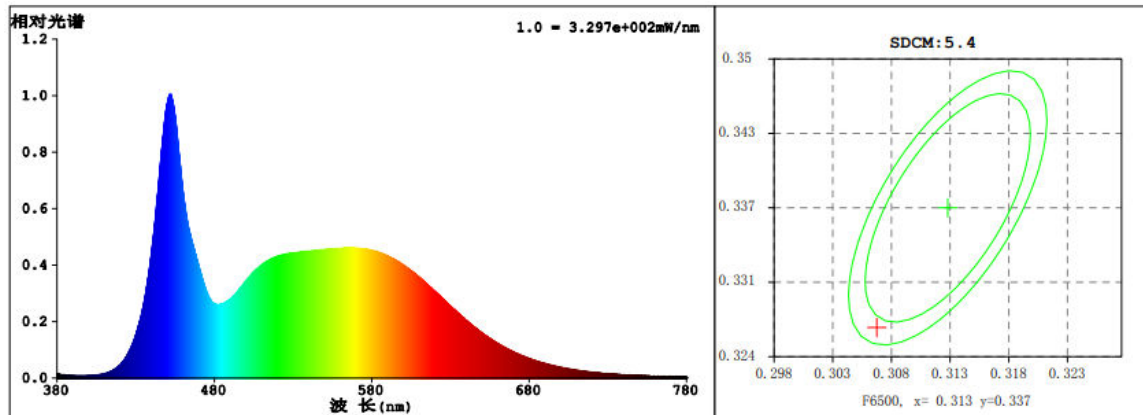

PRODUCT SPECIFICATION

Product Name: LED 595×595 panel light

Product model: NS-HLPL-96 NS-HLPL-96NL

DESCRIPTION : LED 595×595 panel light (SMD2835)

● Features

1. Built-in constant current driver, high efficiency, stability
2. Using the imported SMD as light source, high light efficiency, long lifespan.
3. Quick response time, the LED response time is nanosecond.
4. Environmental protection, no heavy metals and harmful gas.
5. Energy-saving, can save energy more 80% than traditional fluorescent lights.
7. Start quickly, soft light, protect your eyes.
8. Easy to install and use.

● Technical Parameter

| | |
|-----------|-------------|
| Model | 96W |
| LED model | 2835 |
| LED Qty | 192PCS |
| Power | 96W |
| Voltage | AC110-240 V |

| | |
|---------------------|---|
| Working Frequency | 50/60HZ |
| Power Efficiency | $\geq 86\%$ |
| Luminous Flux | 7680LM |
| Luminous efficiency | 80LM/W $\pm 10\%$ |
| Power Factor | ≥ 0.9 |
| Colour Temperature | WH: 6500K(6020-7040) NW: 4000K (3710-4260) |
| CRI | Ra ≥ 80 |
| Beam Angle | 110° |
| Working Temperature | -20 to + 5 0 °C |
| Service life | 30,000hr life 5yr warranty |

● Relative Spectral Energy Distribution

NS-HLPL-96

NS-HLPL-96NL

● Optical characteristic curve

高度

E_{avg}, E_{max}

光束角: 111.03度

直径