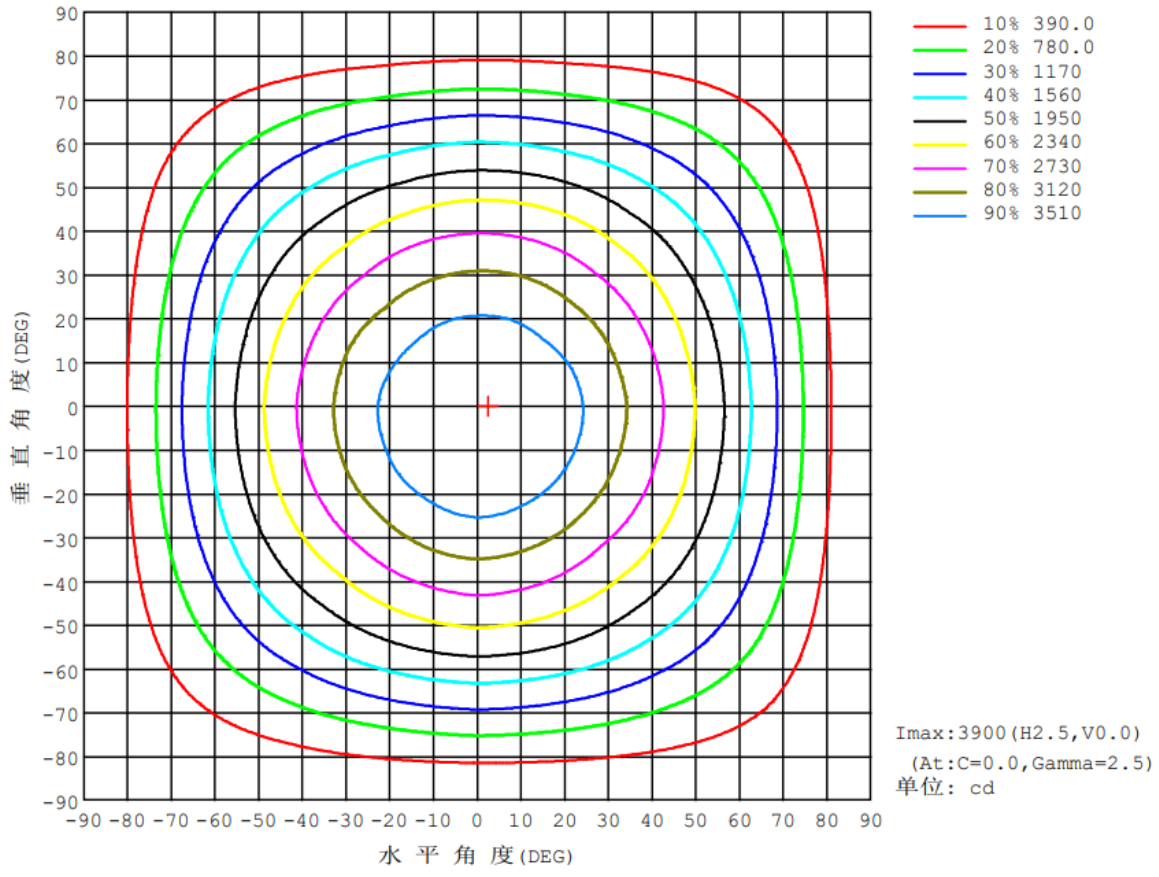

PRODUCT SPECIFICATION

Product Name: LED 595×595 panel light

Product model: NS-HLPL-96 NS-HLPL-96NL

DESCRIPTION : LED 595×595 panel light (SMD2835)

● Features

1. Built-in constant current driver, high efficiency, stability
2. Using the imported SMD as light source, high light efficiency, long lifespan.
3. Quick response time, the LED response time is nanosecond.
4. Environmental protection, no heavy metals and harmful gas.
5. Energy-saving, can save energy more 80% than traditional fluorescent lights.
7. Start quickly, soft light, protect your eyes.
8. Easy to install and use.

● Technical Parameter

| | |
|-----------|-------------|
| Model | 96W |
| LED model | 2835 |
| LED Qty | 192PCS |
| Power | 96W |
| Voltage | AC110-240 V |

| | |
|---------------------|---|
| Working Frequency | 50/60HZ |
| Power Efficiency | $\geq 86\%$ |
| Luminous Flux | 7680LM |
| Luminous efficiency | 80LM/W $\pm 10\%$ |
| Power Factor | ≥ 0.9 |
| Colour Temperature | WH: 6500K(6020-7040) NW: 4000K (3710-4260) |
| CRI | Ra ≥ 80 |
| Beam Angle | 110° |
| Working Temperature | -20 to + 5 0 °C |
| Service life | 30,000hr life 5yr warranty |

● Relative Spectral Energy Distribution

NS-HLPL-96

NS-HLPL-96NL

● Optical characteristic curve

高度

E_{avg}, E_{max}

光束角: 111.03度

直径

● Dimensions

| Model | Diameter (mm) | A(mm) | B(mm) |
|--------------|---------------|-------------|------------|
| NS-HLPL-96 | / | 595 ± 1 | 25 ± 1 |
| NS-HLPL-96NL | / | 595 ± 1 | 25 ± 1 |

● Instruction of wiring