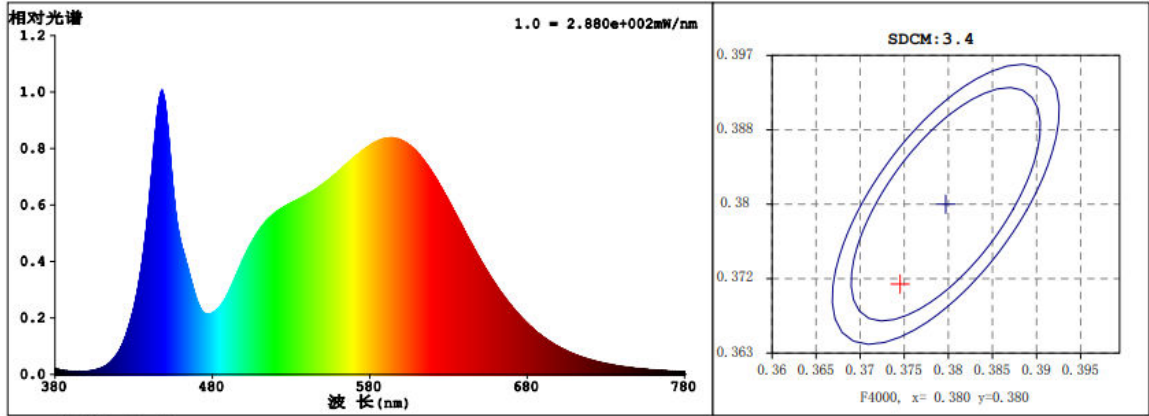

PRODUCT SPECIFICATION

Product Name: LED 595×595 panel light

Product model: NS-HLPL-96 NS-HLPL-96NL

DESCRIPTION : LED 595×595 panel light (SMD2835)

● Features

1. Built-in constant current driver, high efficiency, stability
2. Using the imported SMD as light source, high light efficiency, long lifespan.
3. Quick response time, the LED response time is nanosecond.
4. Environmental protection, no heavy metals and harmful gas.
5. Energy-saving, can save energy more 80% than traditional fluorescent lights.
7. Start quickly, soft light, protect your eyes.
8. Easy to install and use.

● Technical Parameter

| | |
|-----------|-------------|
| Model | 96W |
| LED model | 2835 |
| LED Qty | 192PCS |
| Power | 96W |
| Voltage | AC110-240 V |

| | |
|---------------------|---|
| Working Frequency | 50/60HZ |
| Power Efficiency | $\geq 86\%$ |
| Luminous Flux | 7680LM |
| Luminous efficiency | 80LM/W $\pm 10\%$ |
| Power Factor | ≥ 0.9 |
| Colour Temperature | WH: 6500K(6020-7040) NW: 4000K (3710-4260) |
| CRI | Ra ≥ 80 |
| Beam Angle | 110° |
| Working Temperature | -20 to + 5 0 °C |
| Service life | 30,000hr life 5yr warranty |

● Relative Spectral Energy Distribution

NS-HLPL-96

NS-HLPL-96NL

● Optical characteristic curve

高度

E_{avg}, E_{max}

光束角: 111.03度

直径