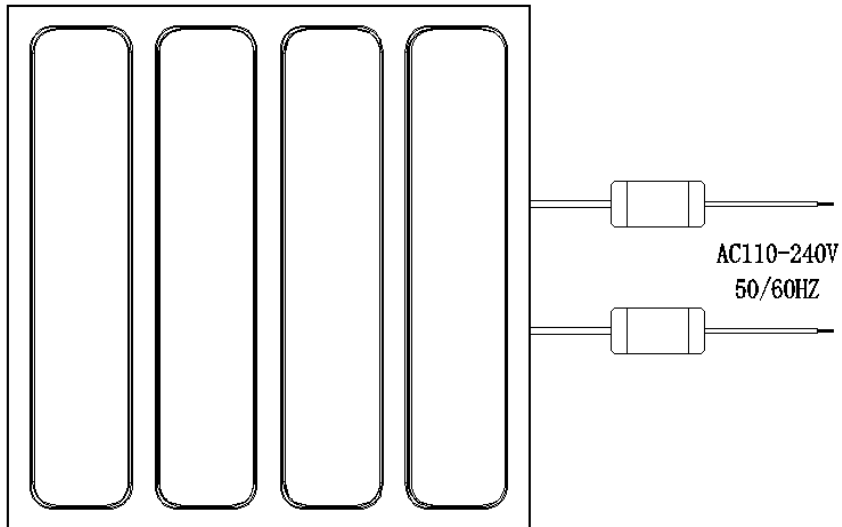

● Instruction of wiring

1. Diagram of power supply wiring: