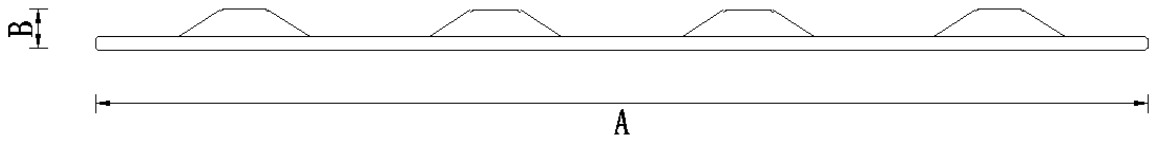

PRODUCT SPECIFICATION

Product Name: LED 595×595 panel light

Product model: NS-HLPL-96 NS-HLPL-96NL

DESCRIPTION : LED 595×595 panel light (SMD2835)

● Features

1. Built-in constant current driver, high efficiency, stability
2. Using the imported SMD as light source, high light efficiency, long lifespan.
3. Quick response time, the LED response time is nanosecond.
4. Environmental protection, no heavy metals and harmful gas.
5. Energy-saving, can save energy more 80% than traditional fluorescent lights.
7. Start quickly, soft light, protect your eyes.
8. Easy to install and use.

● Technical Parameter

| | |
|-----------|-------------|
| Model | 96W |
| LED model | 2835 |
| LED Qty | 192PCS |
| Power | 96W |
| Voltage | AC110-240 V |

| | |
|---------------------|---|
| Working Frequency | 50/60HZ |
| Power Efficiency | $\geq 86\%$ |
| Luminous Flux | 7680LM |
| Luminous efficiency | 80LM/W $\pm 10\%$ |
| Power Factor | ≥ 0.9 |
| Colour Temperature | WH: 6500K(6020-7040) NW: 4000K (3710-4260) |
| CRI | Ra ≥ 80 |
| Beam Angle | 110° |
| Working Temperature | -20 to + 5 0 °C |
| Service life | 30,000hr life 5yr warranty |

● Relative Spectral Energy Distribution

NS-HLPL-96

NS-HLPL-96NL

● Optical characteristic curve

高度

E_{avg}, E_{max}

光束角: 111.03度

直径

● Dimensions

| Model | Diameter (mm) | A(mm) | B(mm) |
|--------------|---------------|-------------|------------|
| NS-HLPL-96 | / | 595 ± 1 | 25 ± 1 |
| NS-HLPL-96NL | / | 595 ± 1 | 25 ± 1 |

● Instruction of wiring